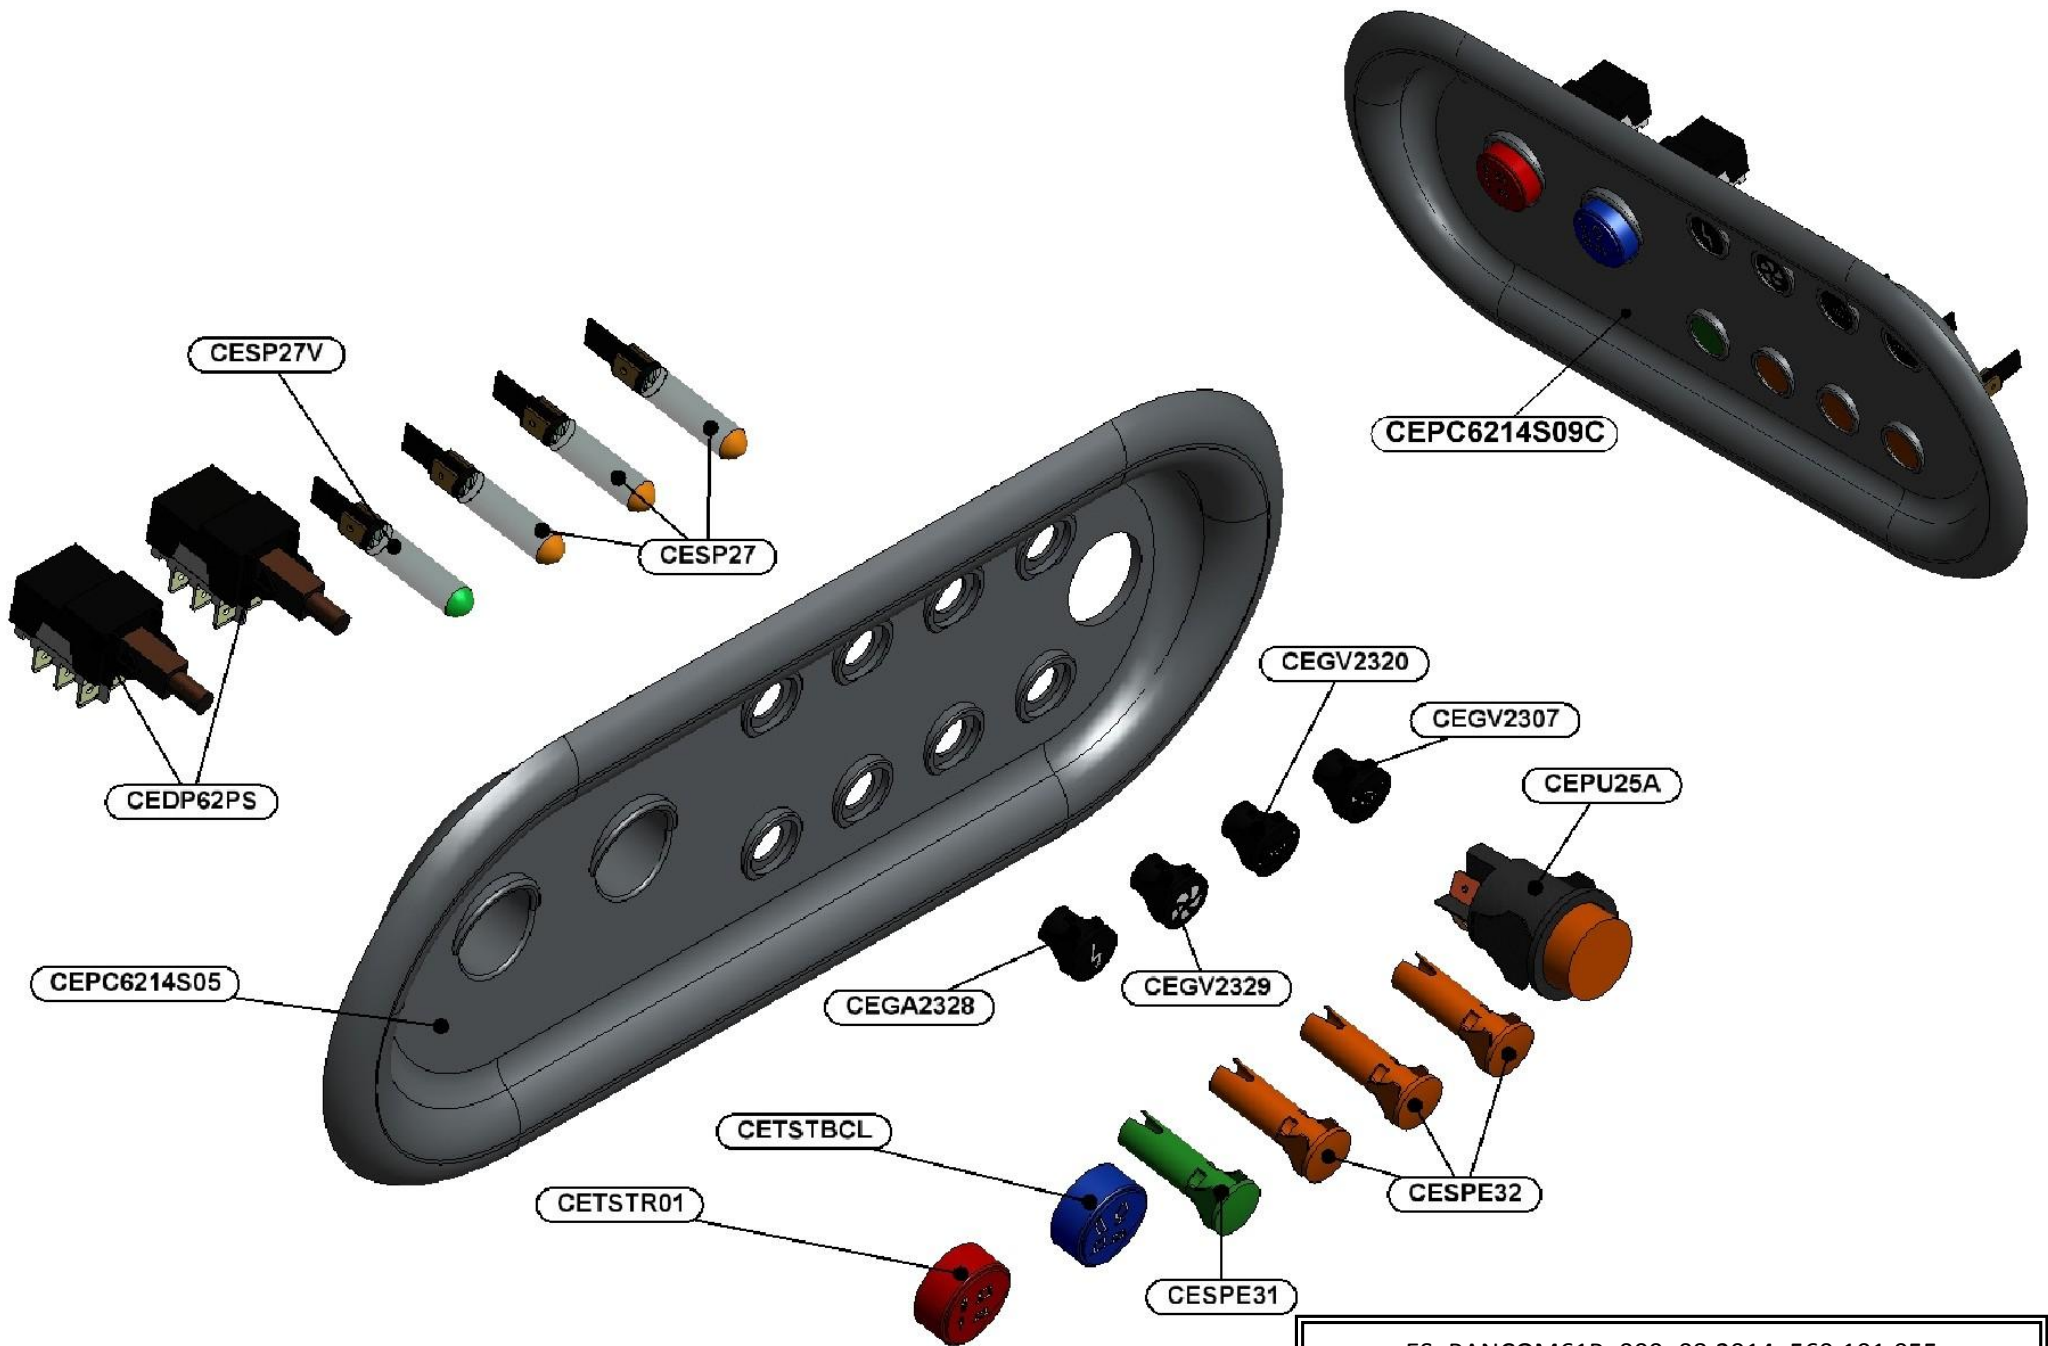

LAVASTOVIGLIE
DISHWASHERS
LAVE VAISSELLES

CAPOT

RICAMBI - SPARE PARTS - PIECES DETACHEES

ES_PANCOM62P_000_08.2014_560.101.056

CECBM61PS05

CECBPM61PS05

CECBPVB61PS05

CECBTPE61PS05

CECBPM62P05

CECBPVB62P05

CECBTPE62P05

CECBPV61PS05

CECBM61PS05AB

CECBPM61PS05AB

CECBPE61PS05AB

CECBTPE61PS05AB