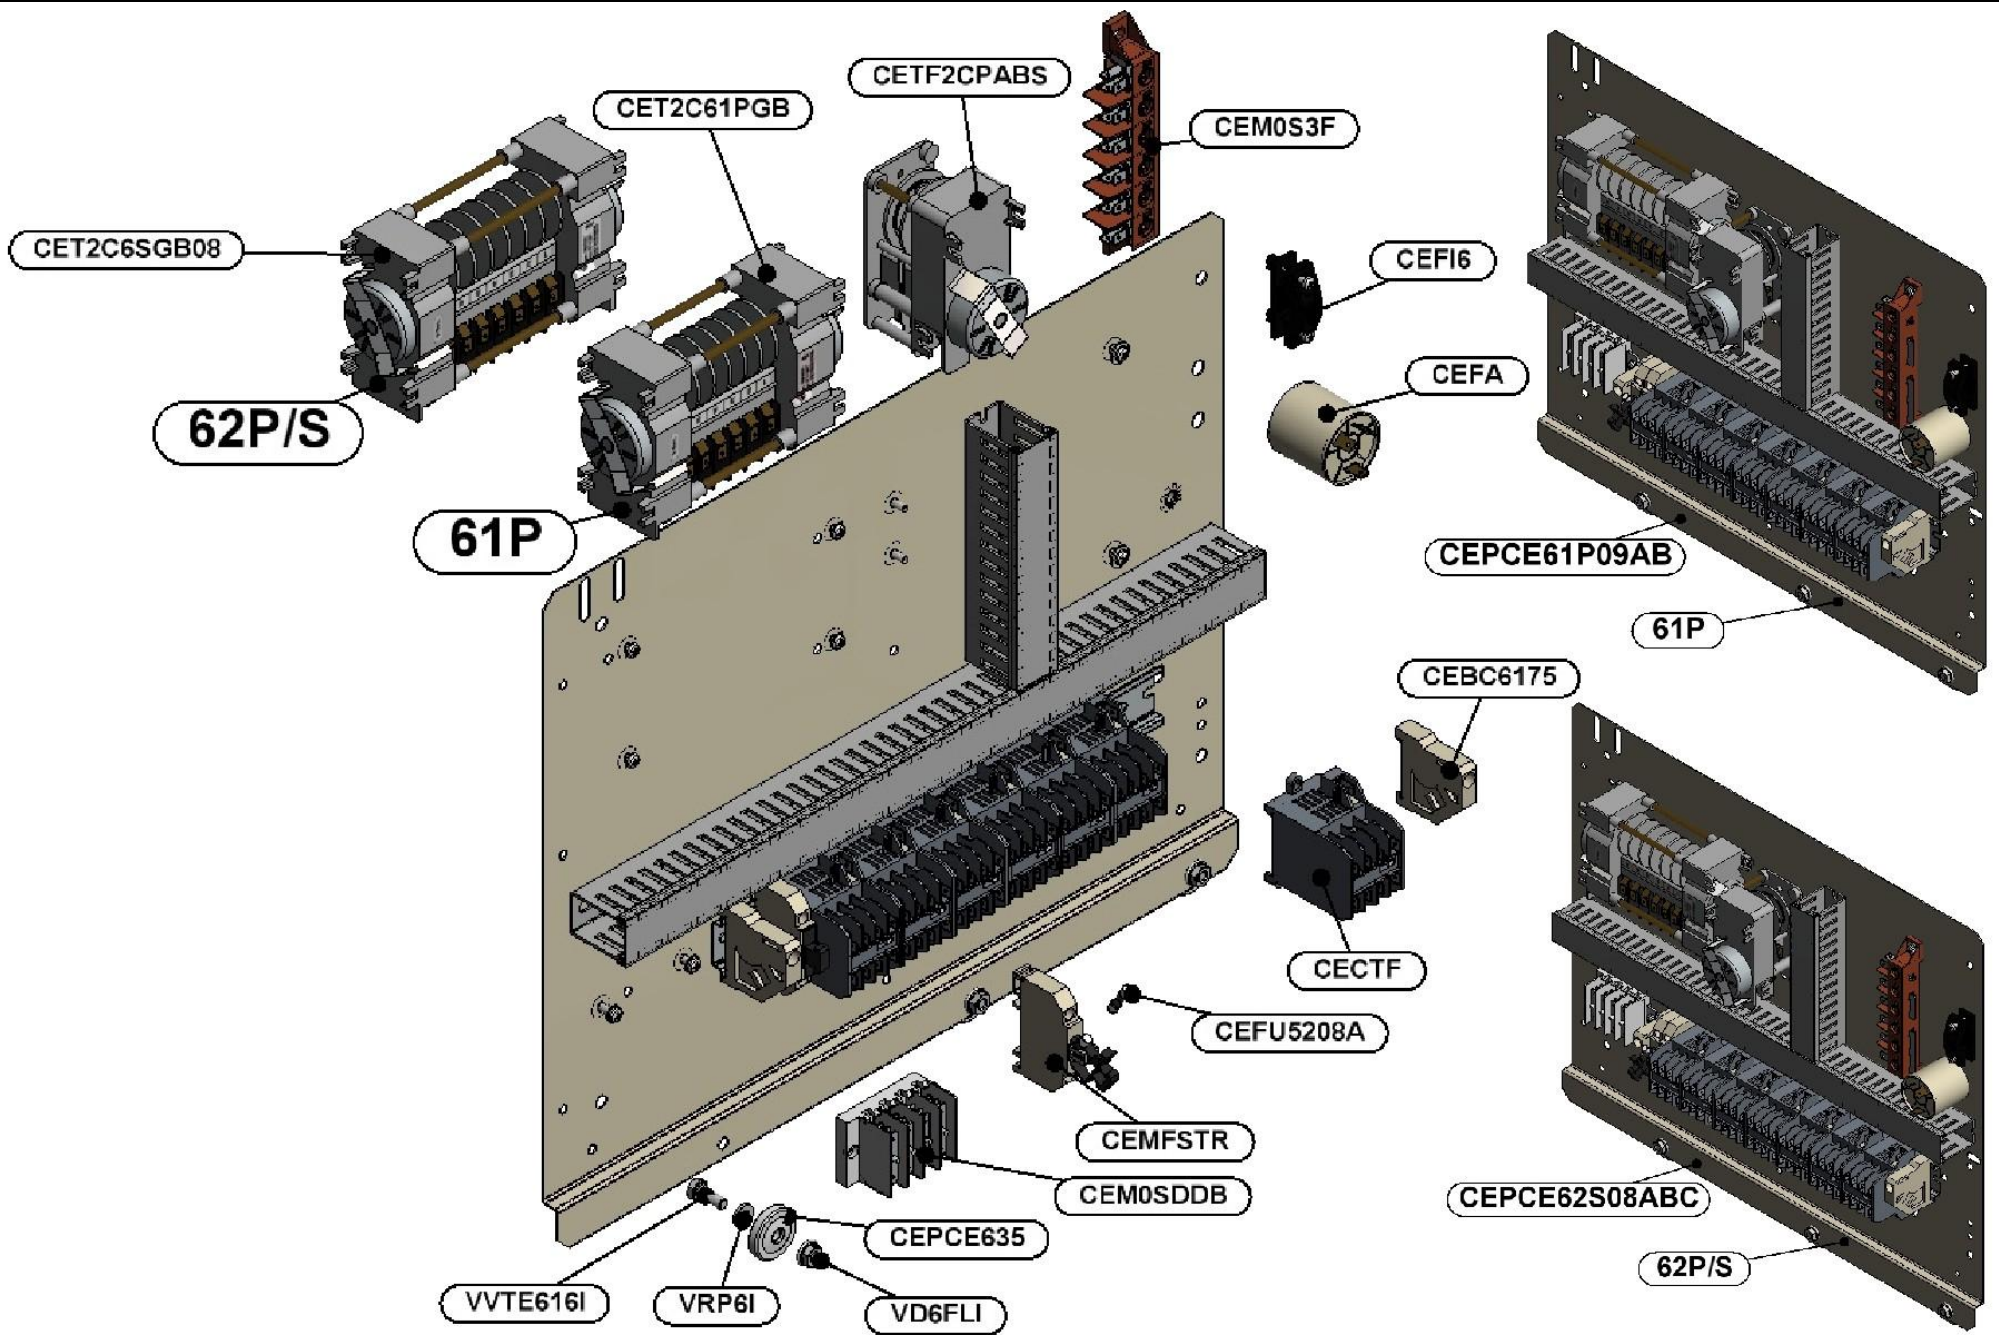

LAVASTOVIGLIE
DISHWASHERS
LAVE VAISSELLES

CAPOT

RICAMBI - SPARE PARTS - PIECES DETACHEES

ES_PANCOM62P_000_08.2014_560.101.056

CECBM61PS05

CECBPM61PS05

CECBPVB61PS05

CECBTPE61PS05

CECBPM62P05

CECBPVB62P05

CECBTPE62P05

CECBPV61PS05

CECBM61PS05AB

CECBPM61PS05AB

CECBPE61PS05AB

CECBTPE61PS05AB