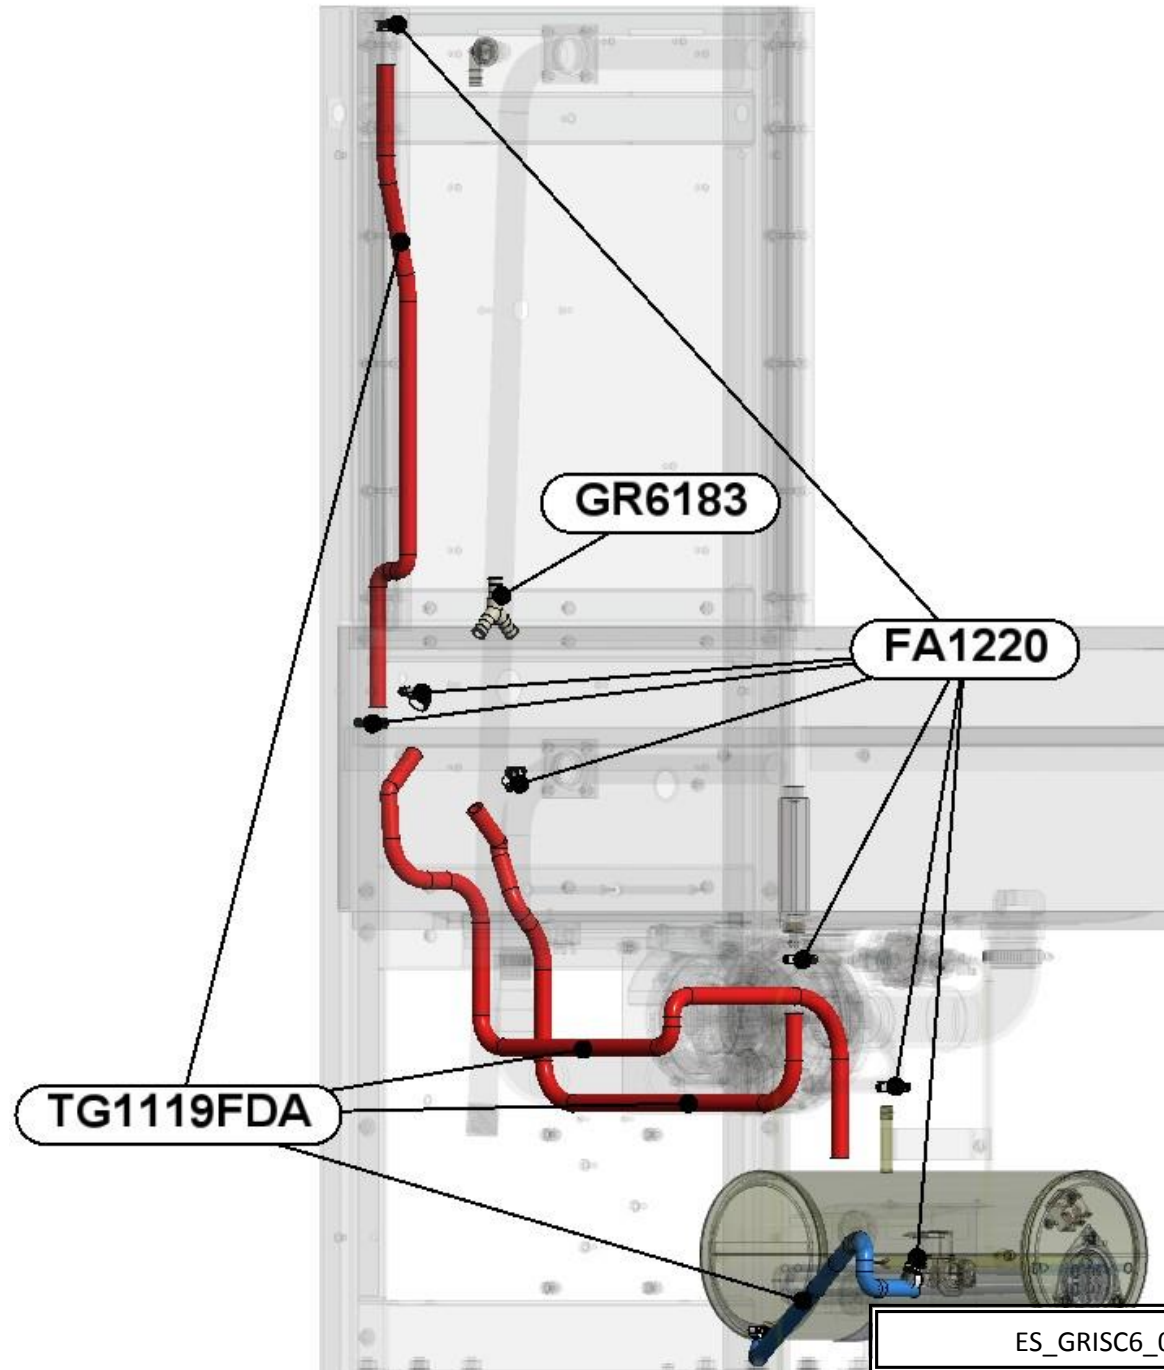

LAVASTOVIGLIE
DISHWASHERS
LAVE VAISSELLES

CAPOT

RICAMBI - SPARE PARTS - PIECES DETACHEES

ES_PANCOM62P_000_08.2014_560.101.056

CECBM61PS05

CECBPM61PS05

CECBPVB61PS05

CECBTPE61PS05

CECBPM62P05

CECBPVB62P05

CECBTPE62P05

CECBPV61PS05

CECBM61PS05AB

CECBPM61PS05AB

CECBPE61PS05AB

CECBTPE61PS05AB