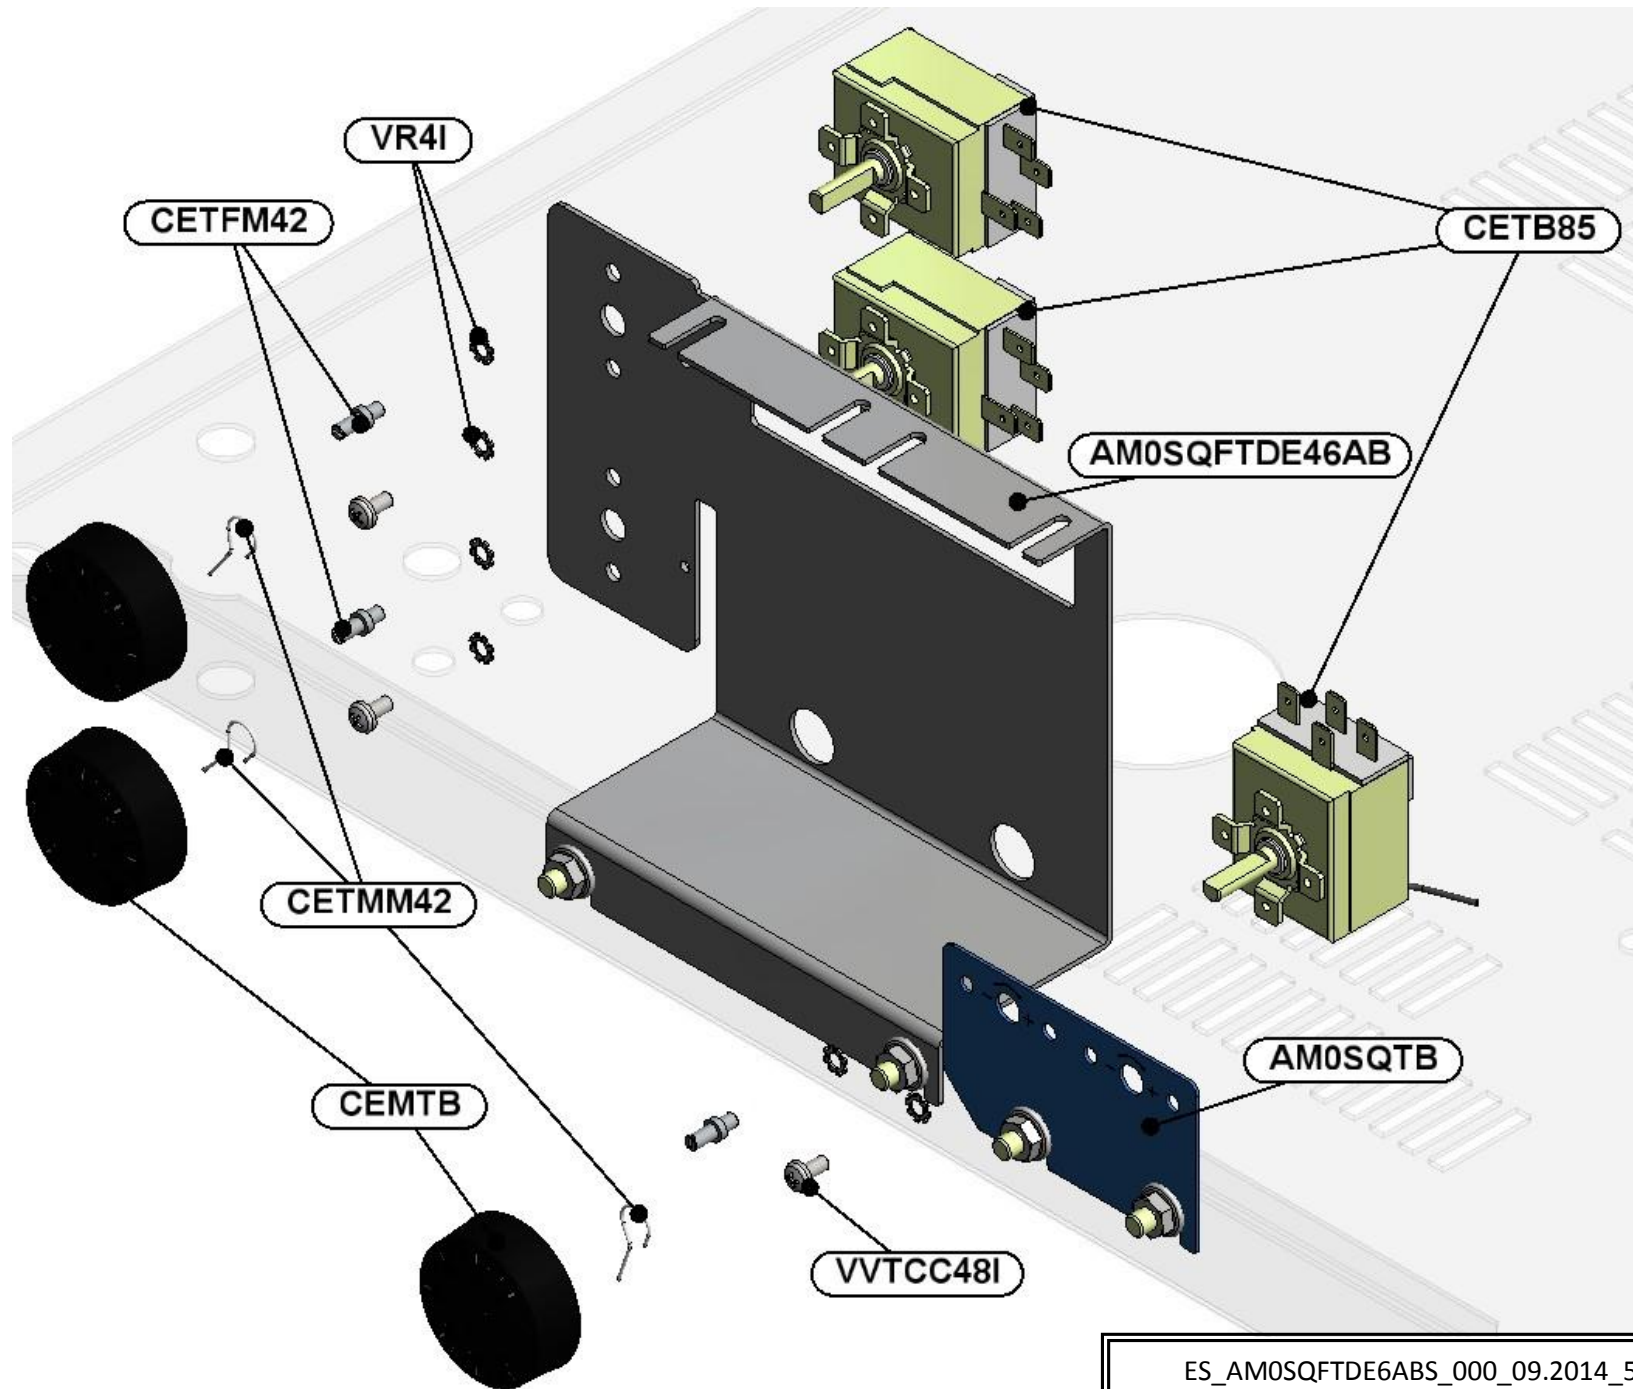

LAVASTOVIGLIE
DISHWASHERS
LAVE VAISSELLES

CAPOT

RICAMBI - SPARE PARTS - PIECES DETACHEES

ES_PANCOM62P_000_08.2014_560.101.056

CECBM61PS05

CECBPM61PS05

CECBPVB61PS05

CECBTPE61PS05

CECBPM62P05

CECBPVB62P05

CECBTPE62P05

CECBPV61PS05

CECBM61PS05AB

CECBPM61PS05AB

CECBPE61PS05AB

CECBTPE61PS05AB