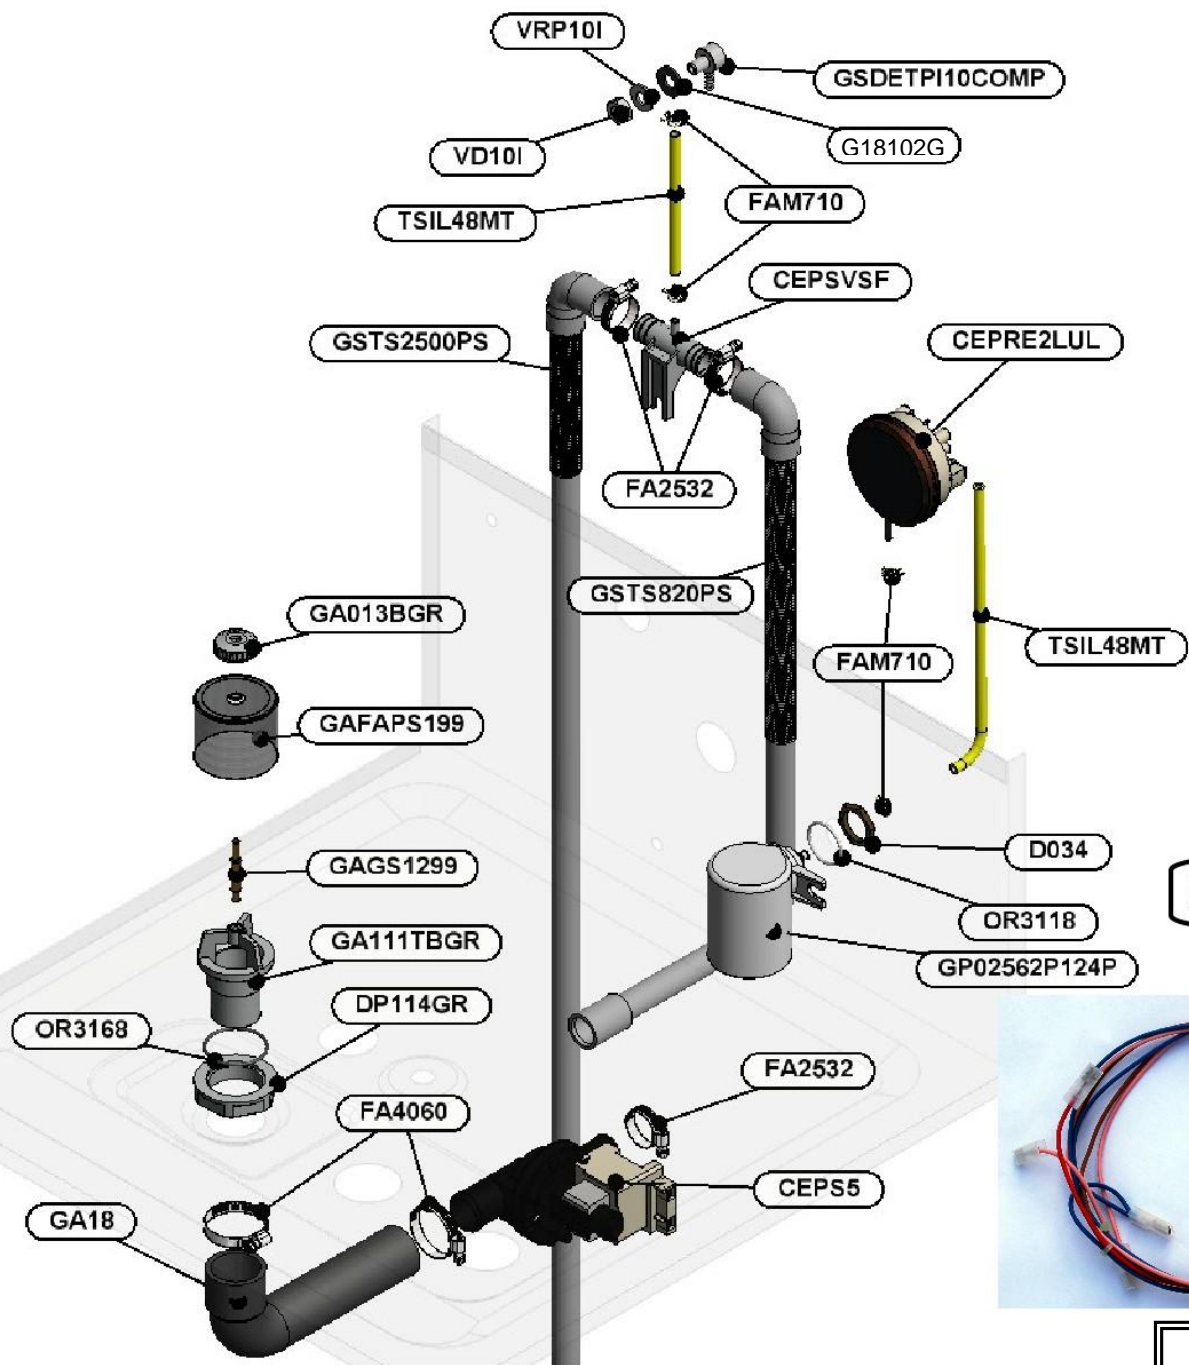

LAVASTOVIGLIE
DISHWASHERS
LAVE VAISSELLES

CAPOT

RICAMBI - SPARE PARTS - PIECES DETACHEES

ES_PANCOM62P_000_08.2014_560.101.056

CECBM61PS05

CECBPM61PS05

CECBPVB61PS05

CECBTPE61PS05

CECBPM62P05

CECBPVB62P05

CECBTPE62P05

CECBPV61PS05

CECBM61PS05AB

CECBPM61PS05AB

CECBPE61PS05AB

CECBTPE61PS05AB