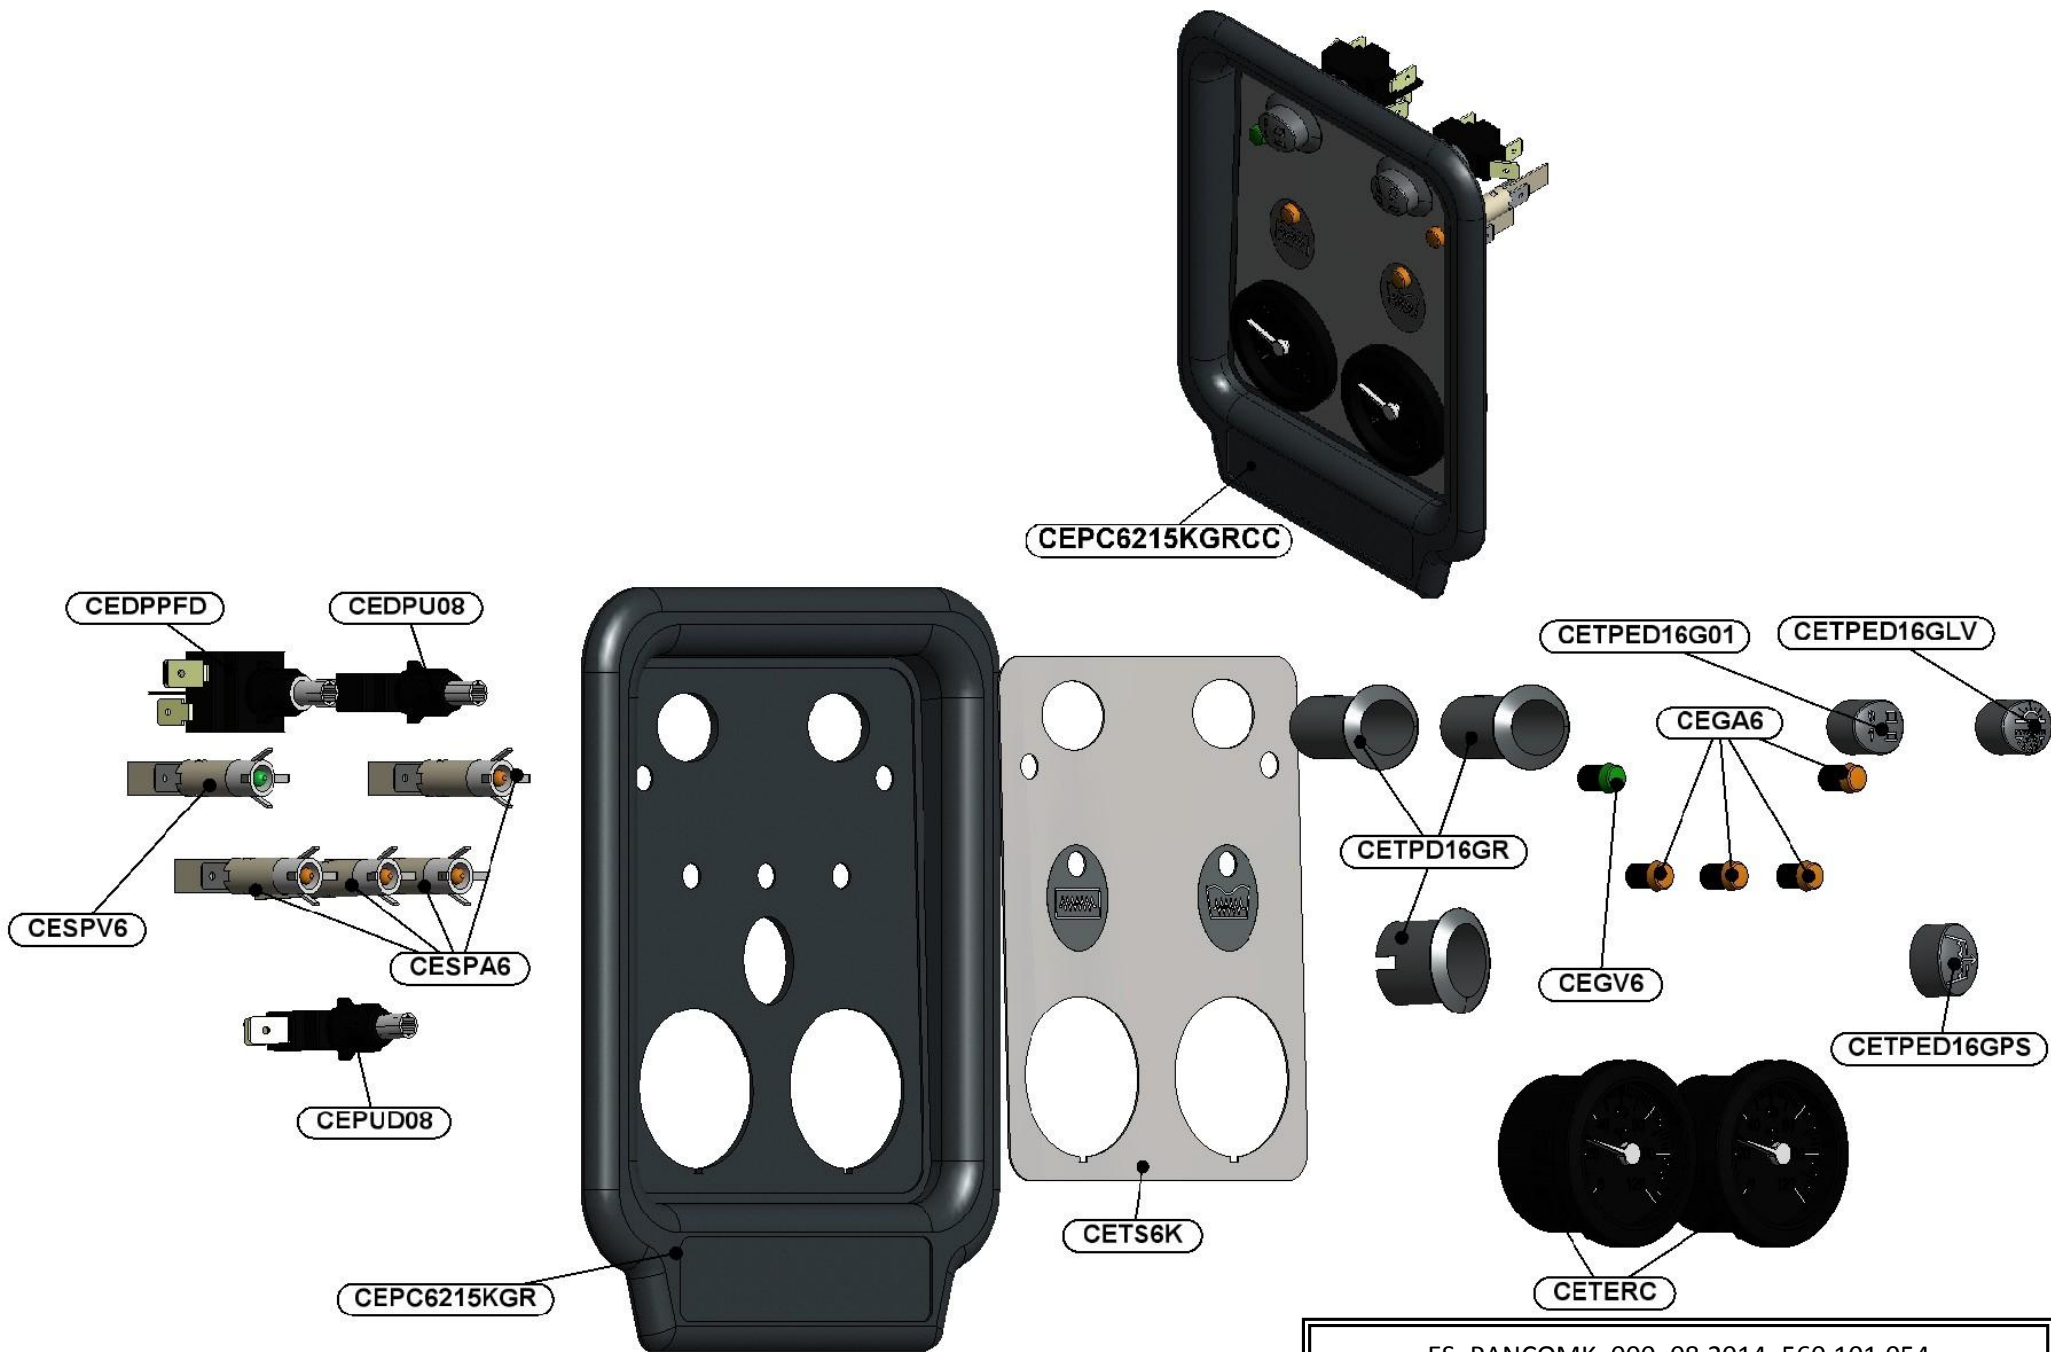

LAVASTOVIGLIE
DISHWASHERS
LAVE VAISSELLES

CAPOT

RICAMBI - SPARE PARTS - PIECES DETACHEES

ES_PANCOM62P_000_08.2014_560.101.056

CECBM61PS05

CECBPM61PS05

CECBPVB61PS05

CECBTPE61PS05

CECBPM62P05

CECBPVB62P05

CECBTPE62P05

CECBPV61PS05

CECBM61PS05AB

CECBPM61PS05AB

CECBPE61PS05AB

CECBTPE61PS05AB