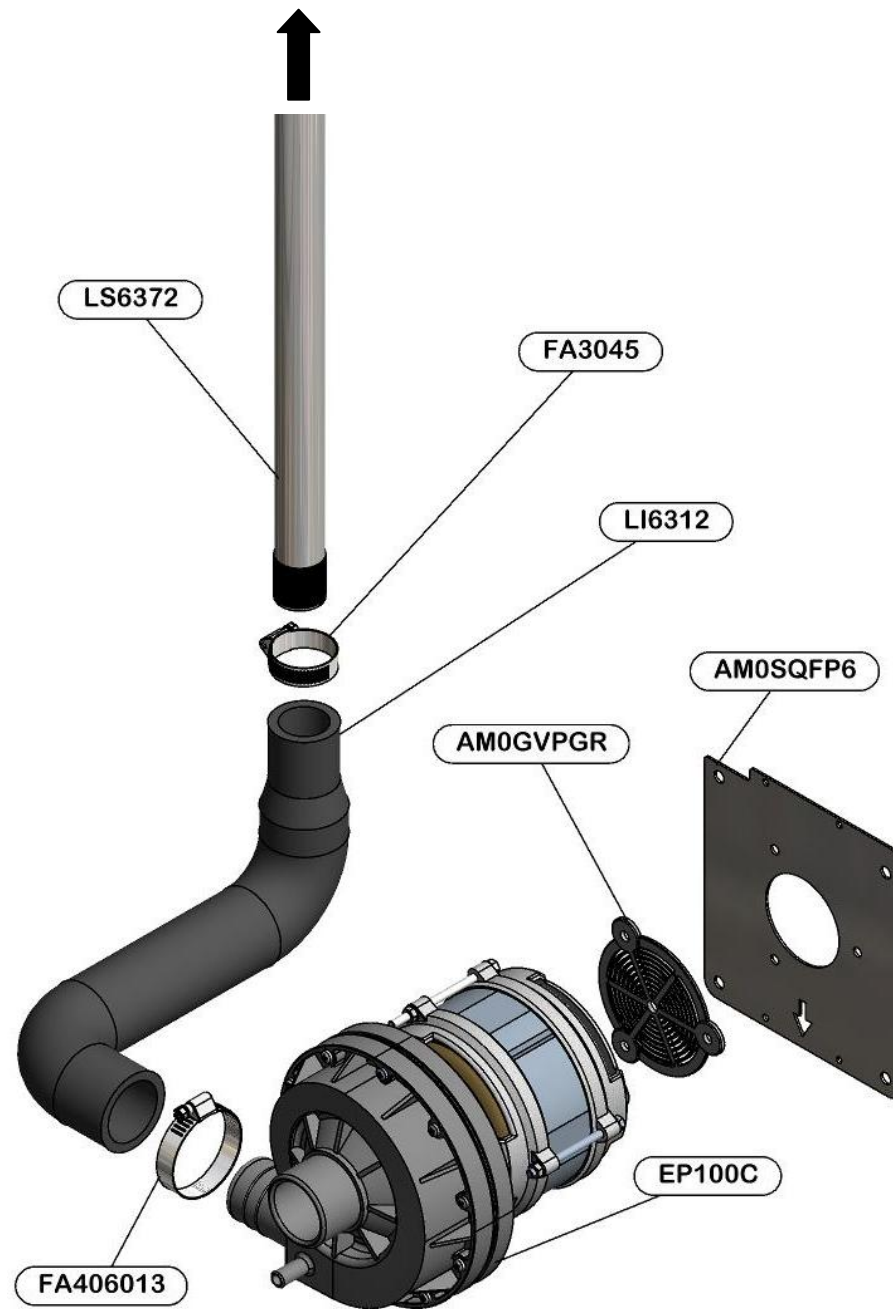

ES_GLSUP62P62PS_000_04.2011_561.302.000