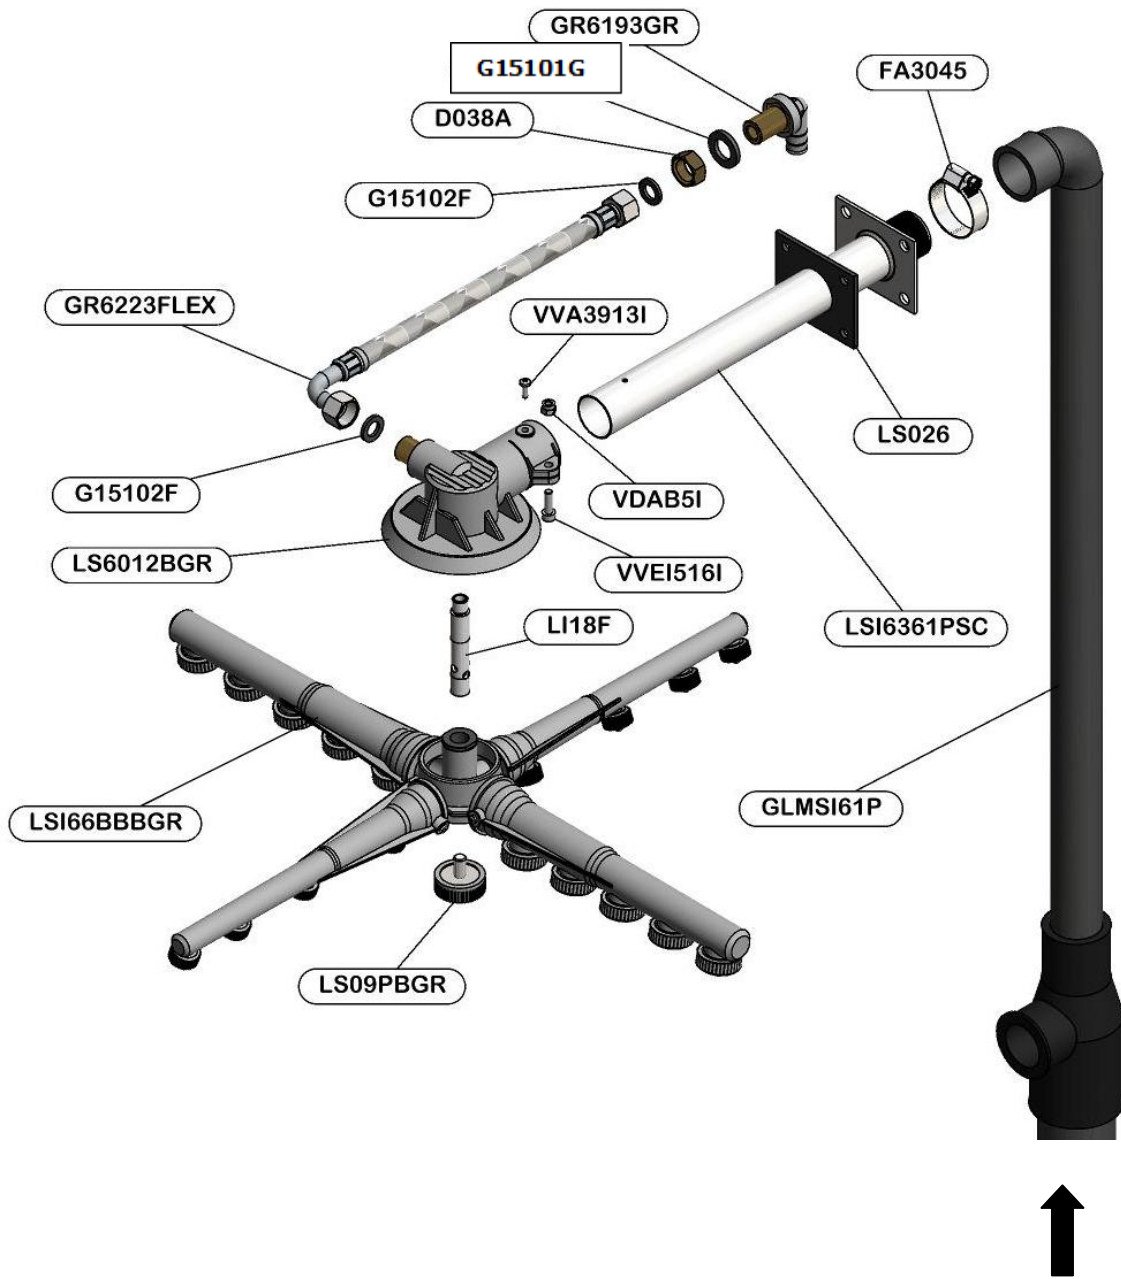

LAVASTOVIGLIE
DISHWASHERS
LAVE VAISSELLES

CAPOT

RICAMBI - SPARE PARTS - PIECES DETACHEES

ES_PANCOM62P_000_08.2014_560.101.056

CECBM61PS05

CECBPM61PS05

CECBPVB61PS05

CECBTPE61PS05

CECBPM62P05

CECBPVB62P05

CECBTPE62P05

CECBPV61PS05

CECBM61PS05AB

CECBPM61PS05AB

CECBPE61PS05AB

CECBTPE61PS05AB