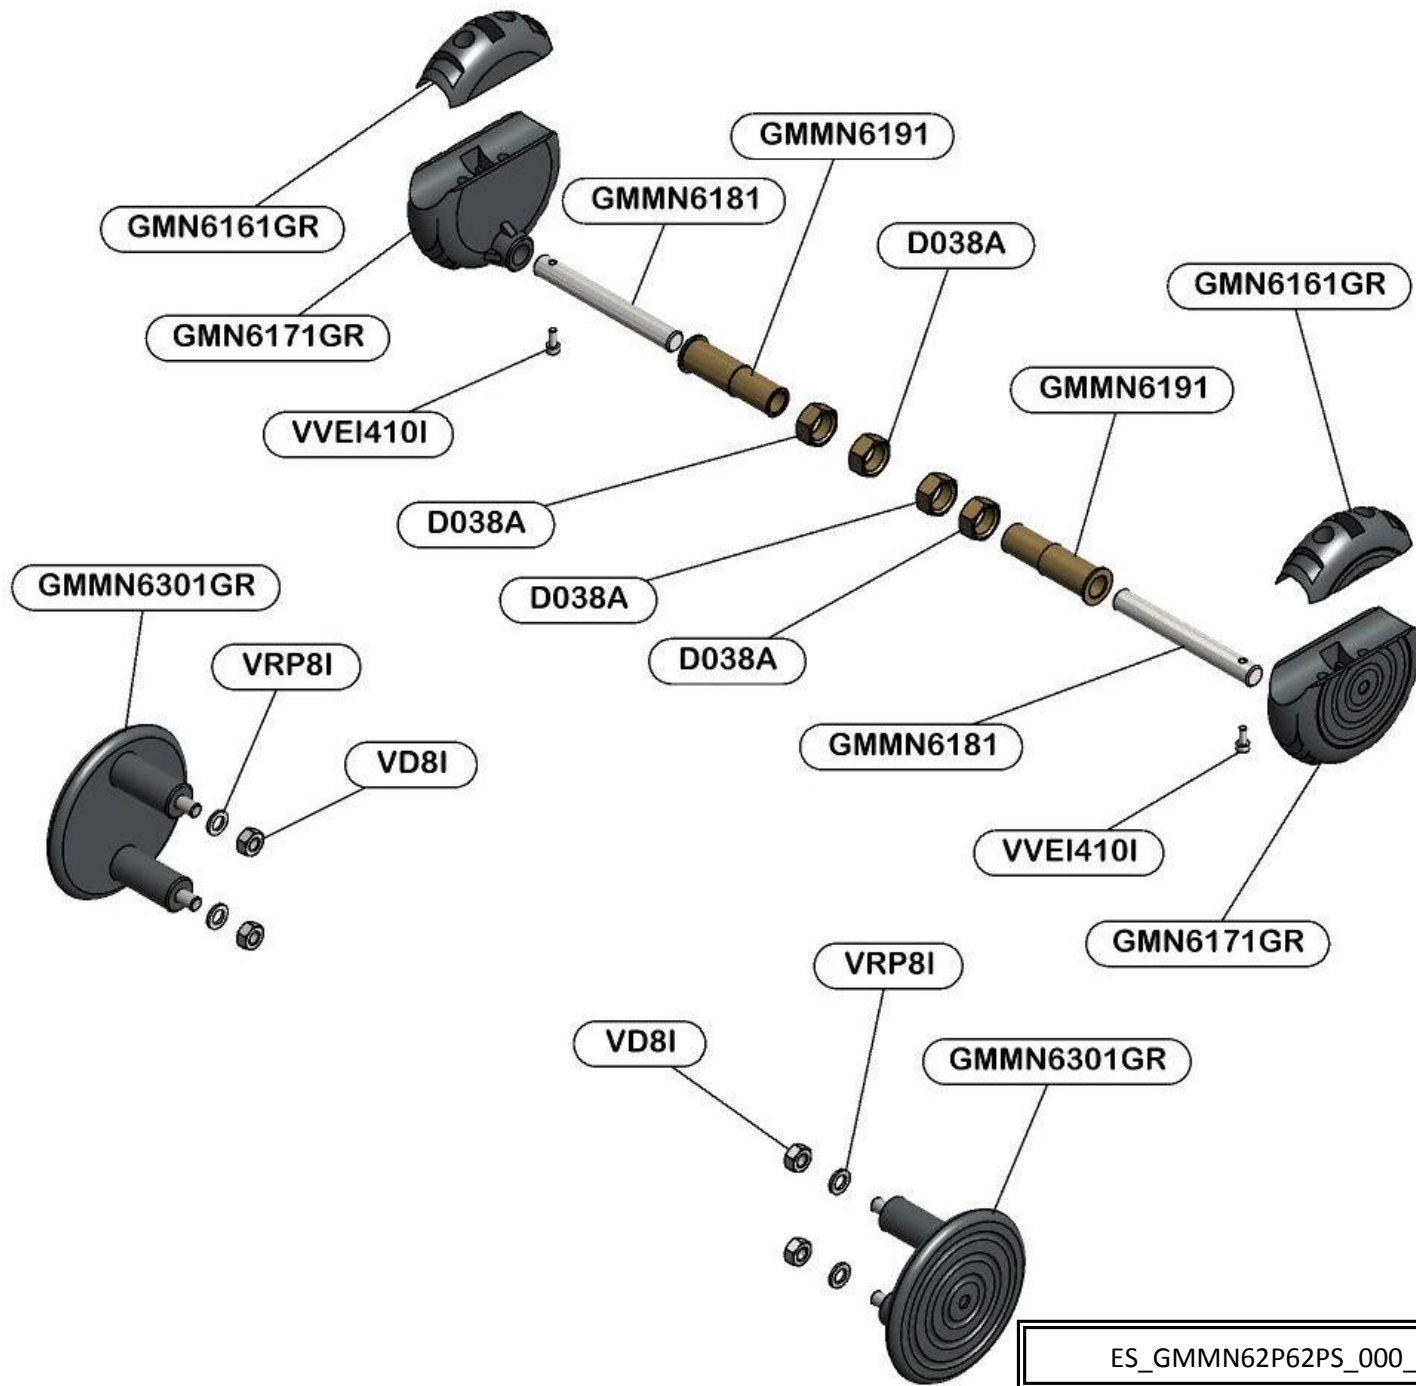

LAVASTOVIGLIE
DISHWASHERS
LAVE VAISSELLES

CAPOT

RICAMBI - SPARE PARTS - PIECES DETACHEES

ES_PANCOM62P_000_08.2014_560.101.056

CECBM61PS05

CECBPM61PS05

CECBPVB61PS05

CECBTPE61PS05

CECBPM62P05

CECBPVB62P05

CECBTPE62P05

CECBPV61PS05

CECBM61PS05AB

CECBPM61PS05AB

CECBPE61PS05AB

CECBTPE61PS05AB