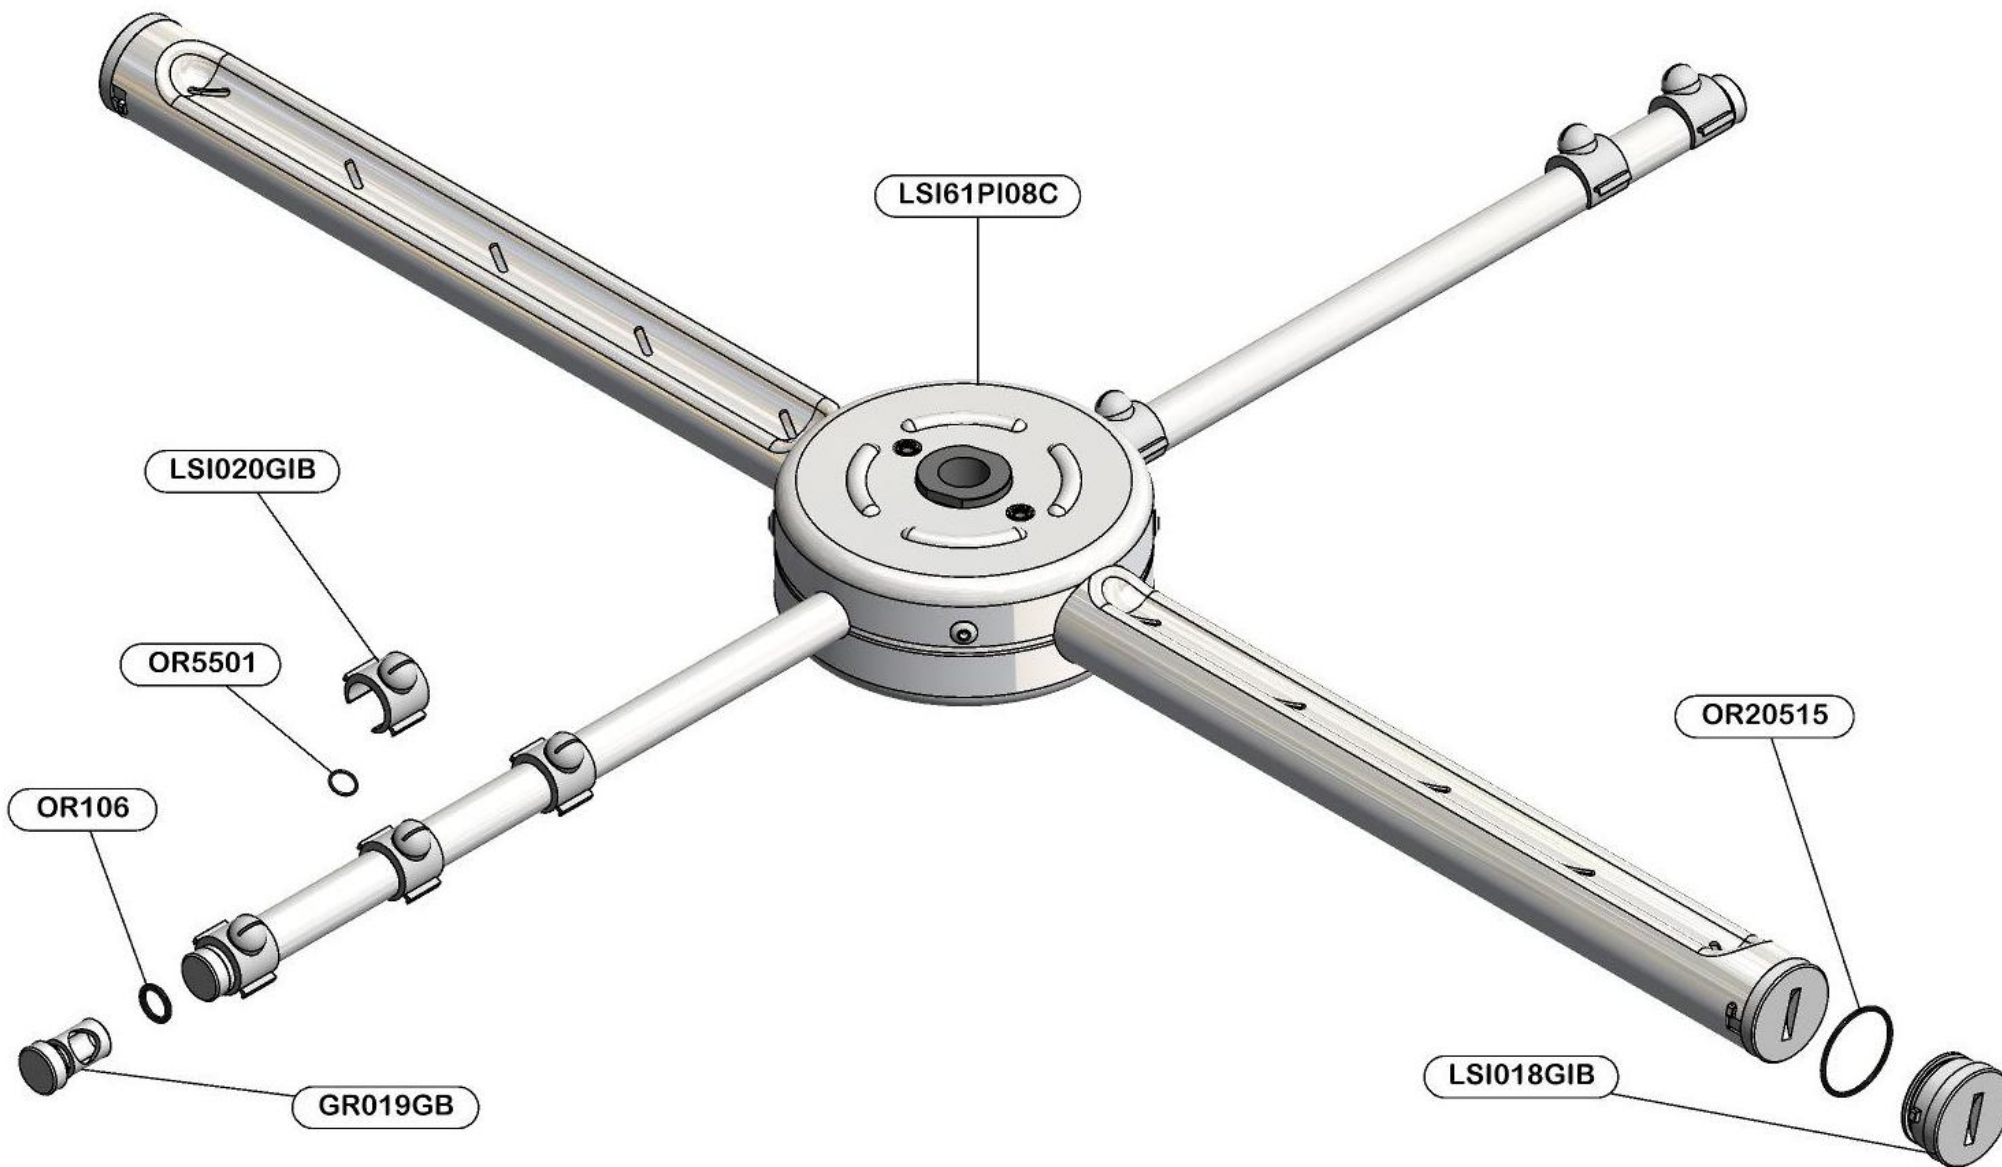

ES_LSI61PI08C_000_04.2011_562.306.001