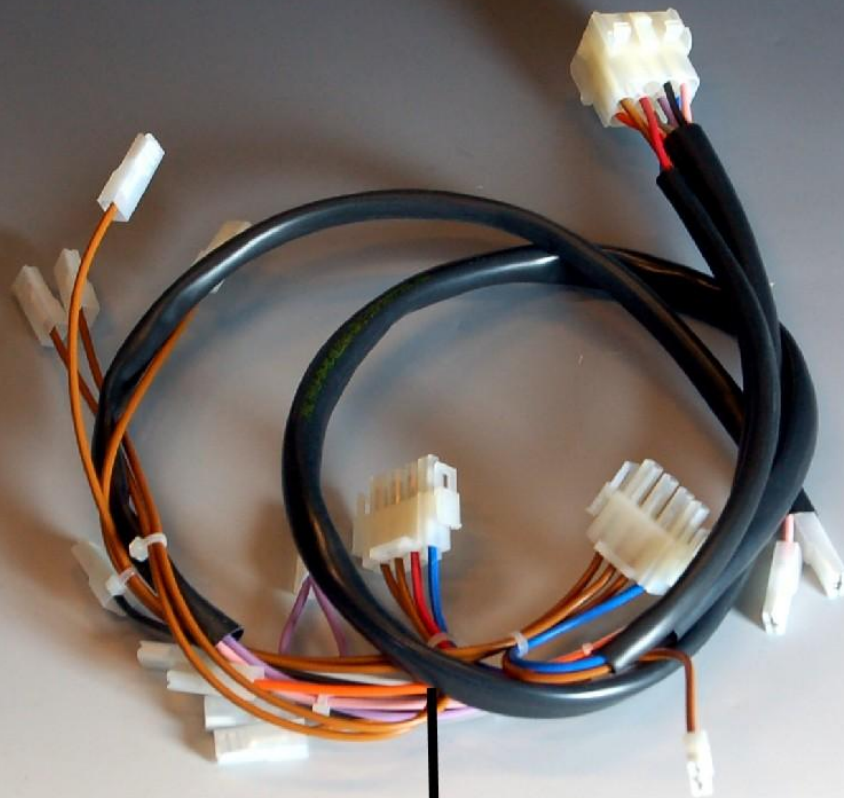

LAVASTOVIGLIE
DISHWASHERS
LAVE VAISSELLES

CAPOT

RICAMBI - SPARE PARTS - PIECES DETACHEES

ES_PANCOM62P_000_08.2014_560.101.056

CECBM61PS05

CECBPM61PS05

CECBPVB61PS05

CECBTPE61PS05

CECBPM62P05

CECBPVB62P05

CECBTPE62P05

CECBPV61PS05

CECBM61PS05AB

CECBPM61PS05AB

CECBPE61PS05AB

CECBTPE61PS05AB