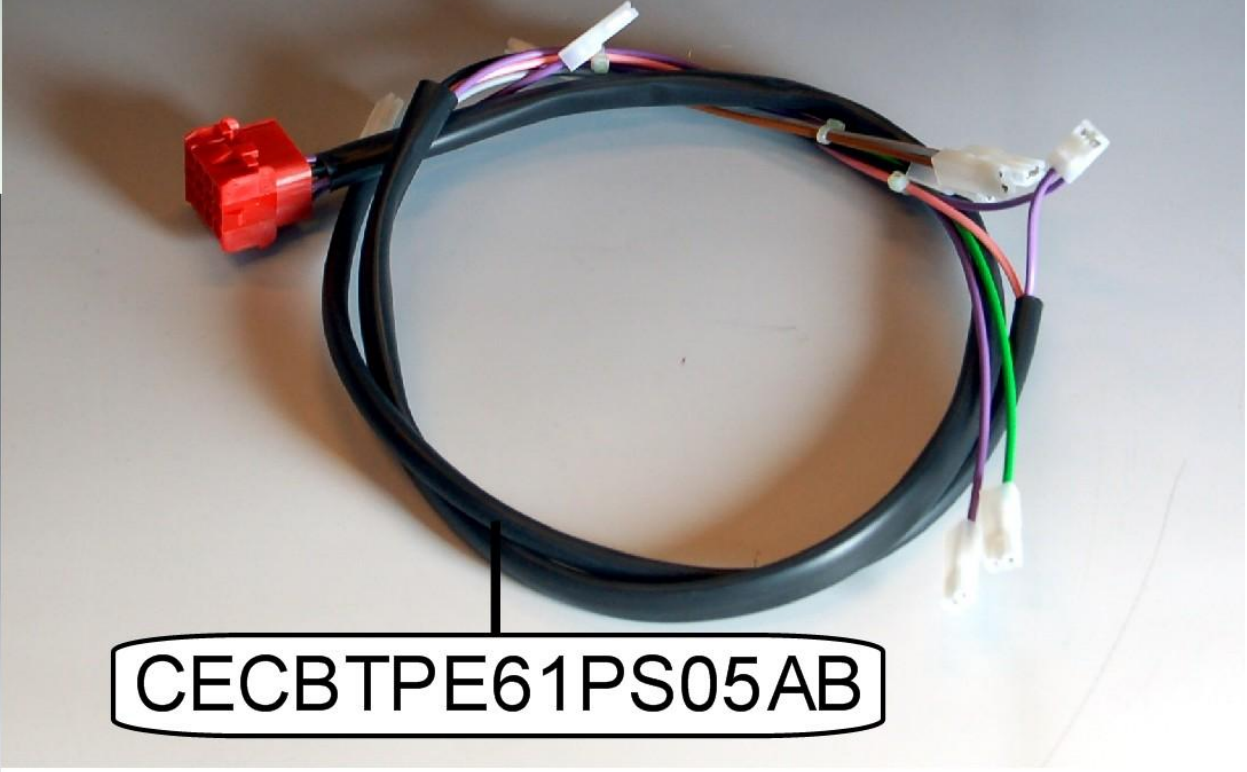

LAVASTOVIGLIE
DISHWASHERS
LAVE VAISSELLES

CAPOT

RICAMBI - SPARE PARTS - PIECES DETACHEES

ES_PANCOM62P_000_08.2014_560.101.056

CECBM61PS05

CECBPM61PS05

CECBPVB61PS05

CECBTPE61PS05

CECBPM62P05

CECBPVB62P05

CECBTPE62P05

CECBPV61PS05

CECBM61PS05AB

CECBPM61PS05AB

CECBPE61PS05AB

CECBTPE61PS05AB