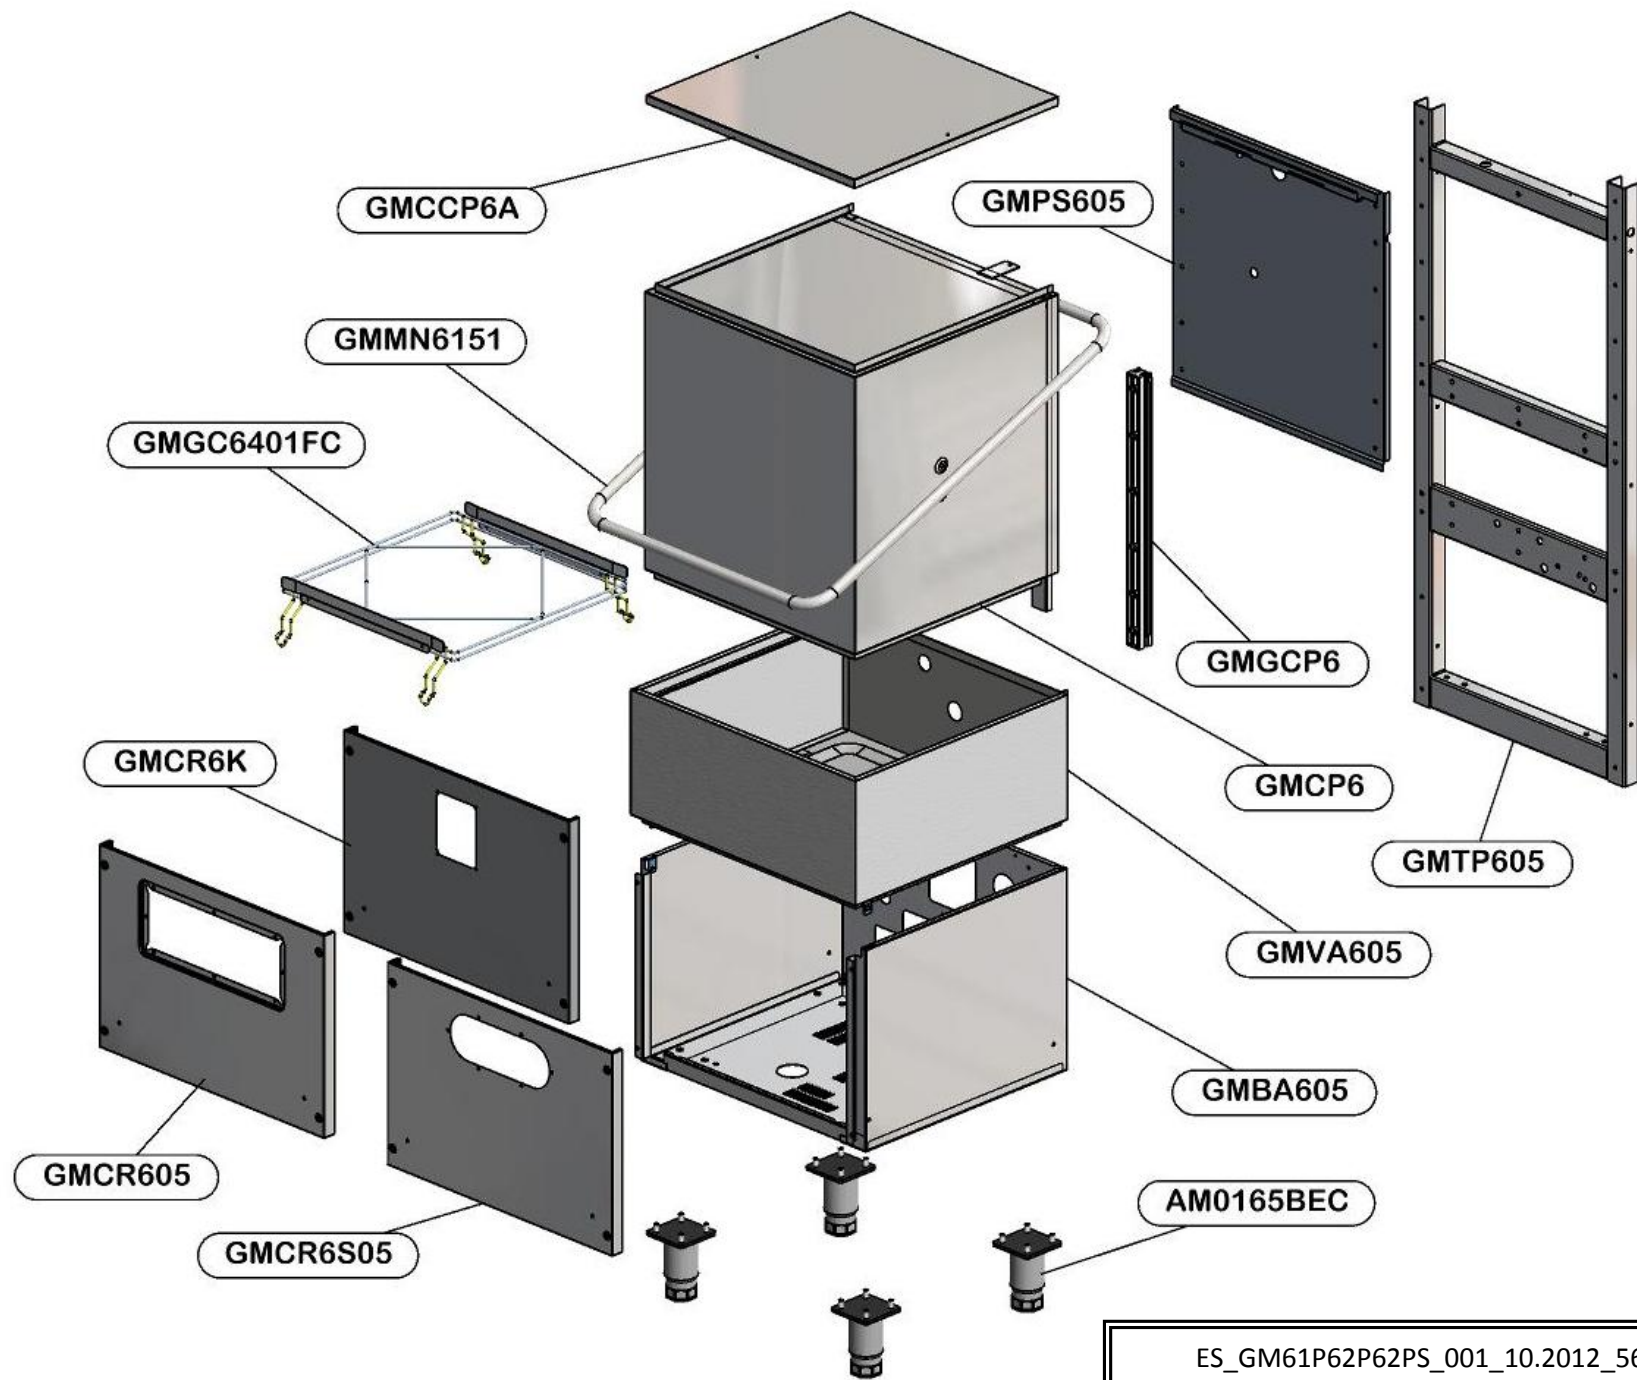

LAVASTOVIGLIE
DISHWASHERS
LAVE VAISSELLES

CAPOT

RICAMBI - SPARE PARTS - PIECES DETACHEES

ES_PANCOM62P_000_08.2014_560.101.056

CECBM61PS05

CECBPM61PS05

CECBPVB61PS05

CECBTPE61PS05

CECBPM62P05

CECBPVB62P05

CECBTPE62P05

CECBPV61PS05

CECBM61PS05AB

CECBPM61PS05AB

CECBPE61PS05AB

CECBTPE61PS05AB