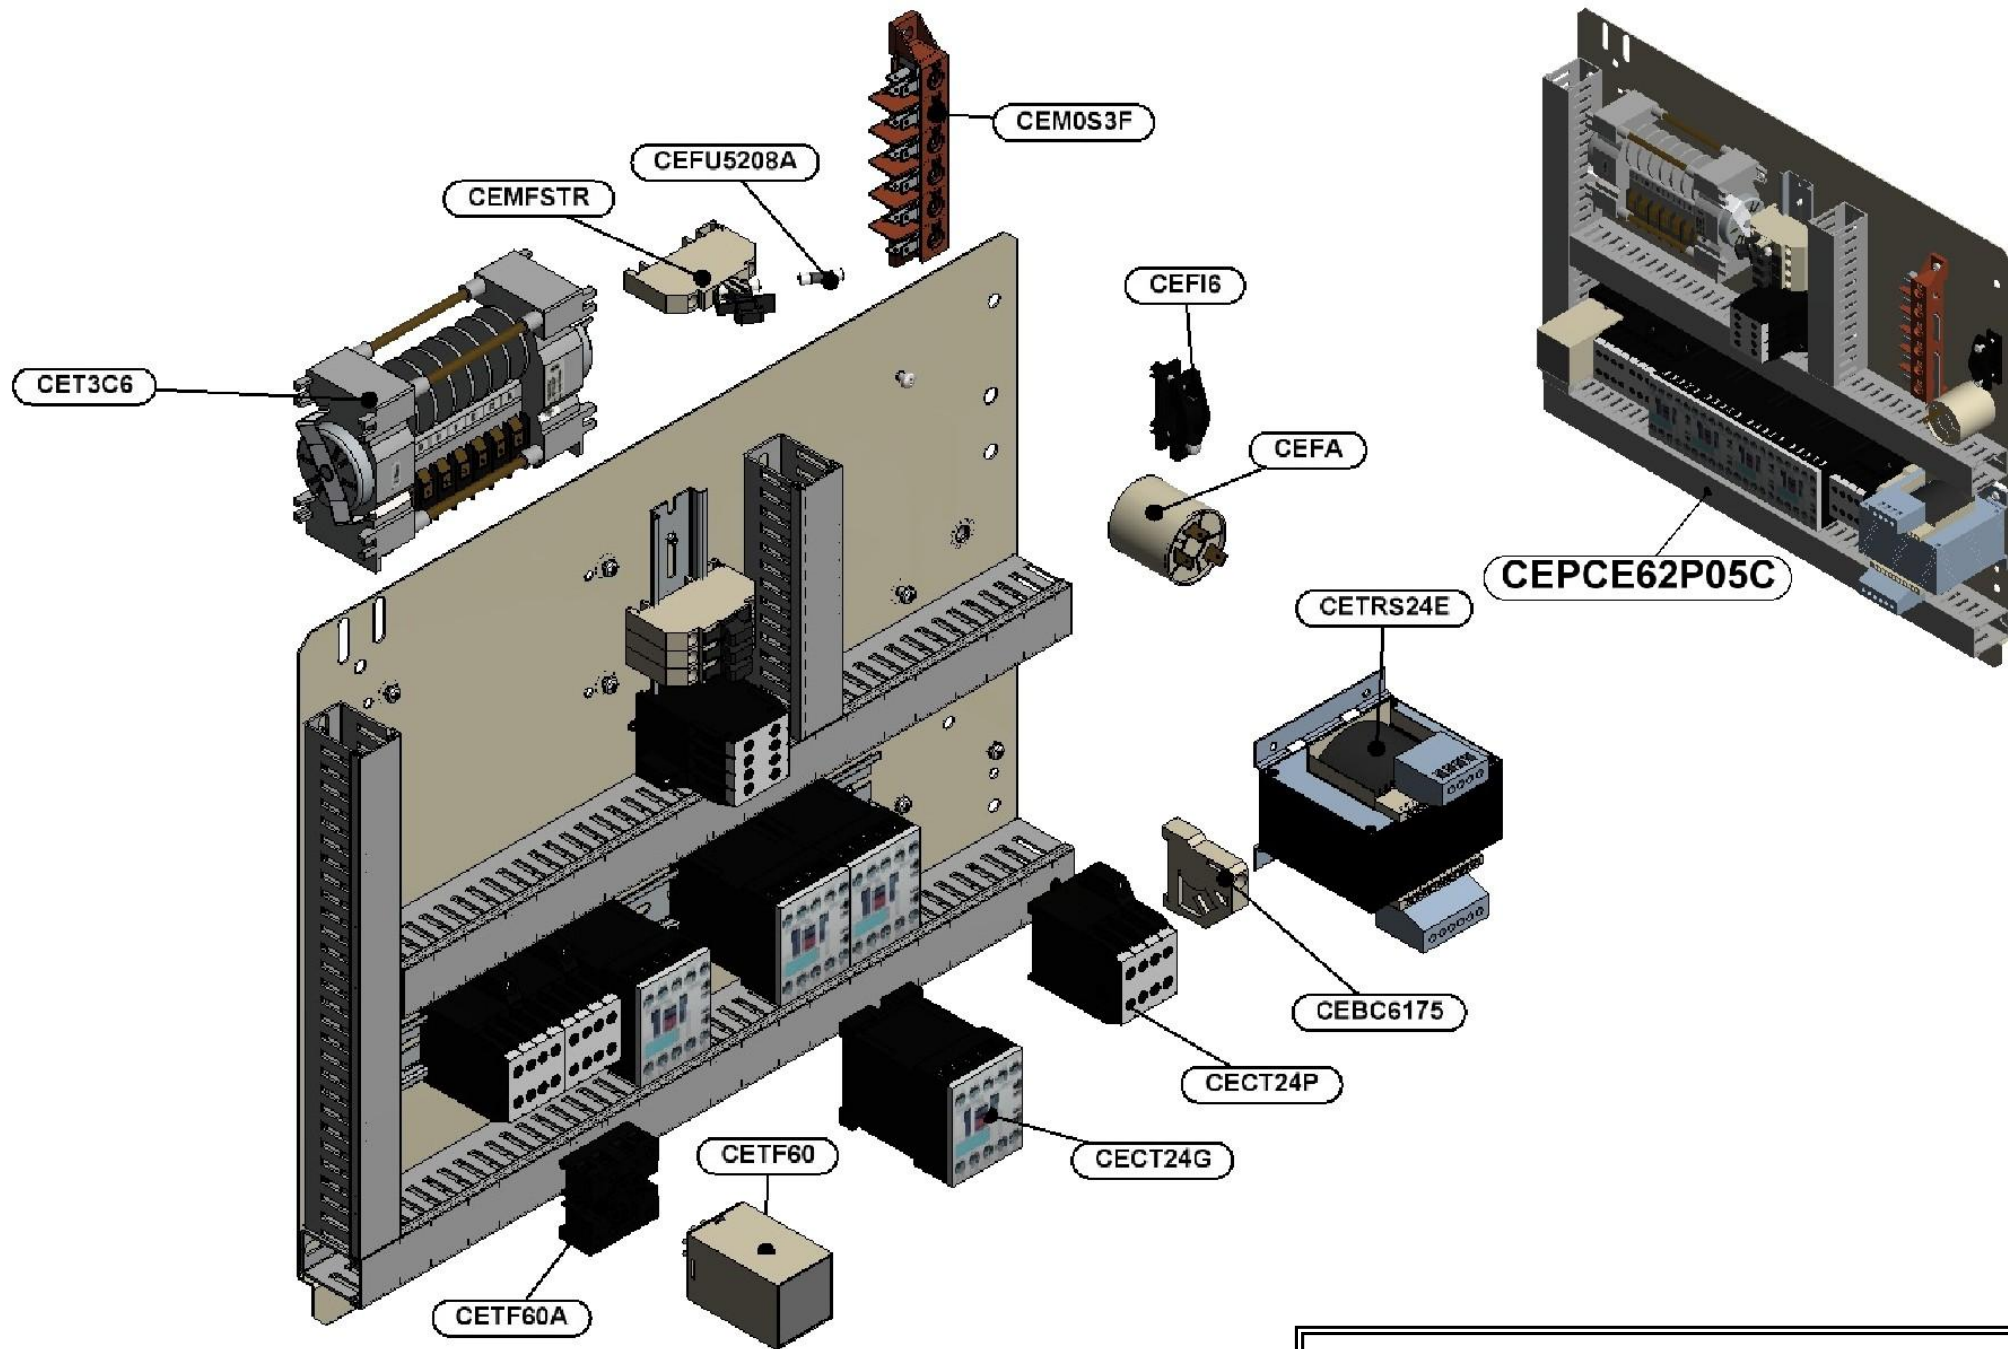

LAVASTOVIGLIE
DISHWASHERS
LAVE VAISSELLES

CAPOT

RICAMBI - SPARE PARTS - PIECES DETACHEES

ES_PANCOM62P_000_08.2014_560.101.056

CECBM61PS05

CECBPM61PS05

CECBPVB61PS05

CECBTPE61PS05

CECBPM62P05

CECBPVB62P05

CECBTPE62P05

CECBPV61PS05

CECBM61PS05AB

CECBPM61PS05AB

CECBPE61PS05AB

CECBTPE61PS05AB