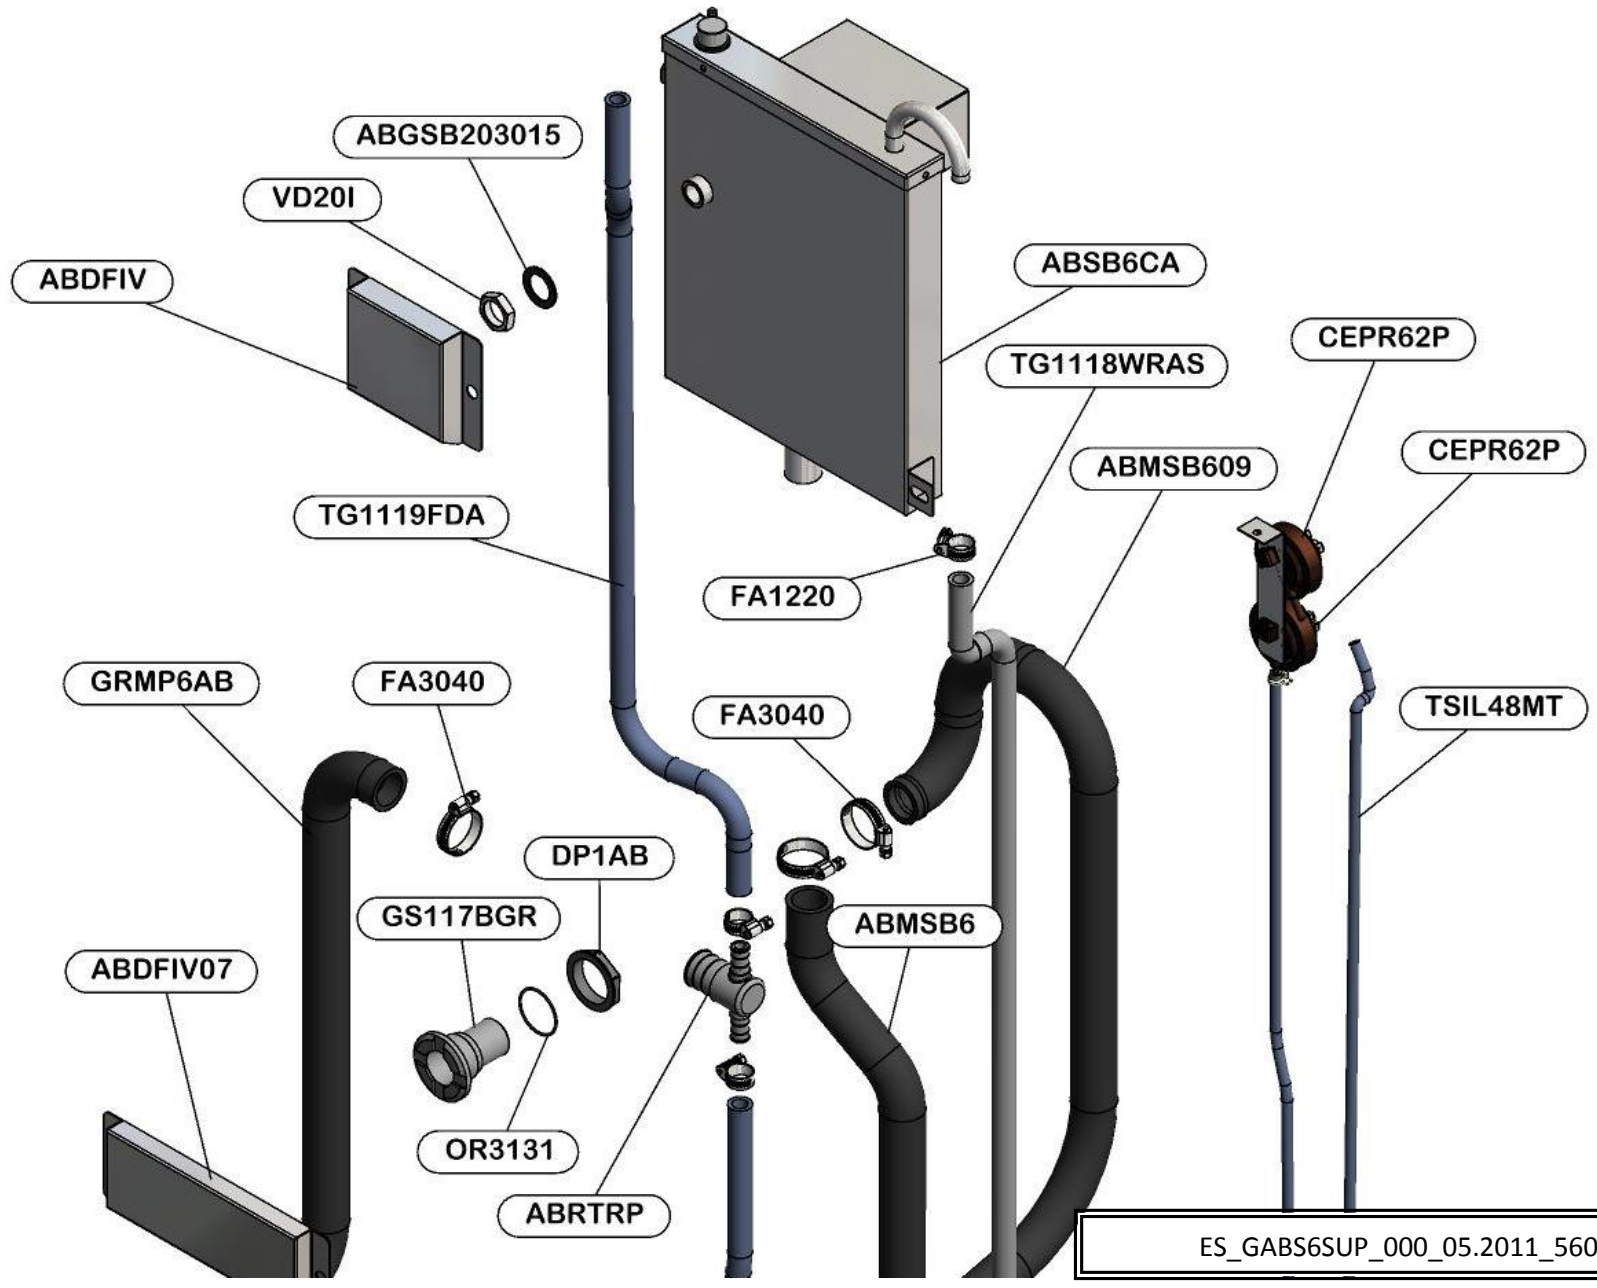

LAVASTOVIGLIE
DISHWASHERS
LAVE VAISSELLES

CAPOT

RICAMBI - SPARE PARTS - PIECES DETACHEES

ES_PANCOM62P_000_08.2014_560.101.056

CECBM61PS05

CECBPM61PS05

CECBPVB61PS05

CECBTPE61PS05

CECBPM62P05

CECBPVB62P05

CECBTPE62P05

CECBPV61PS05

CECBM61PS05AB

CECBPM61PS05AB

CECBPE61PS05AB

CECBTPE61PS05AB