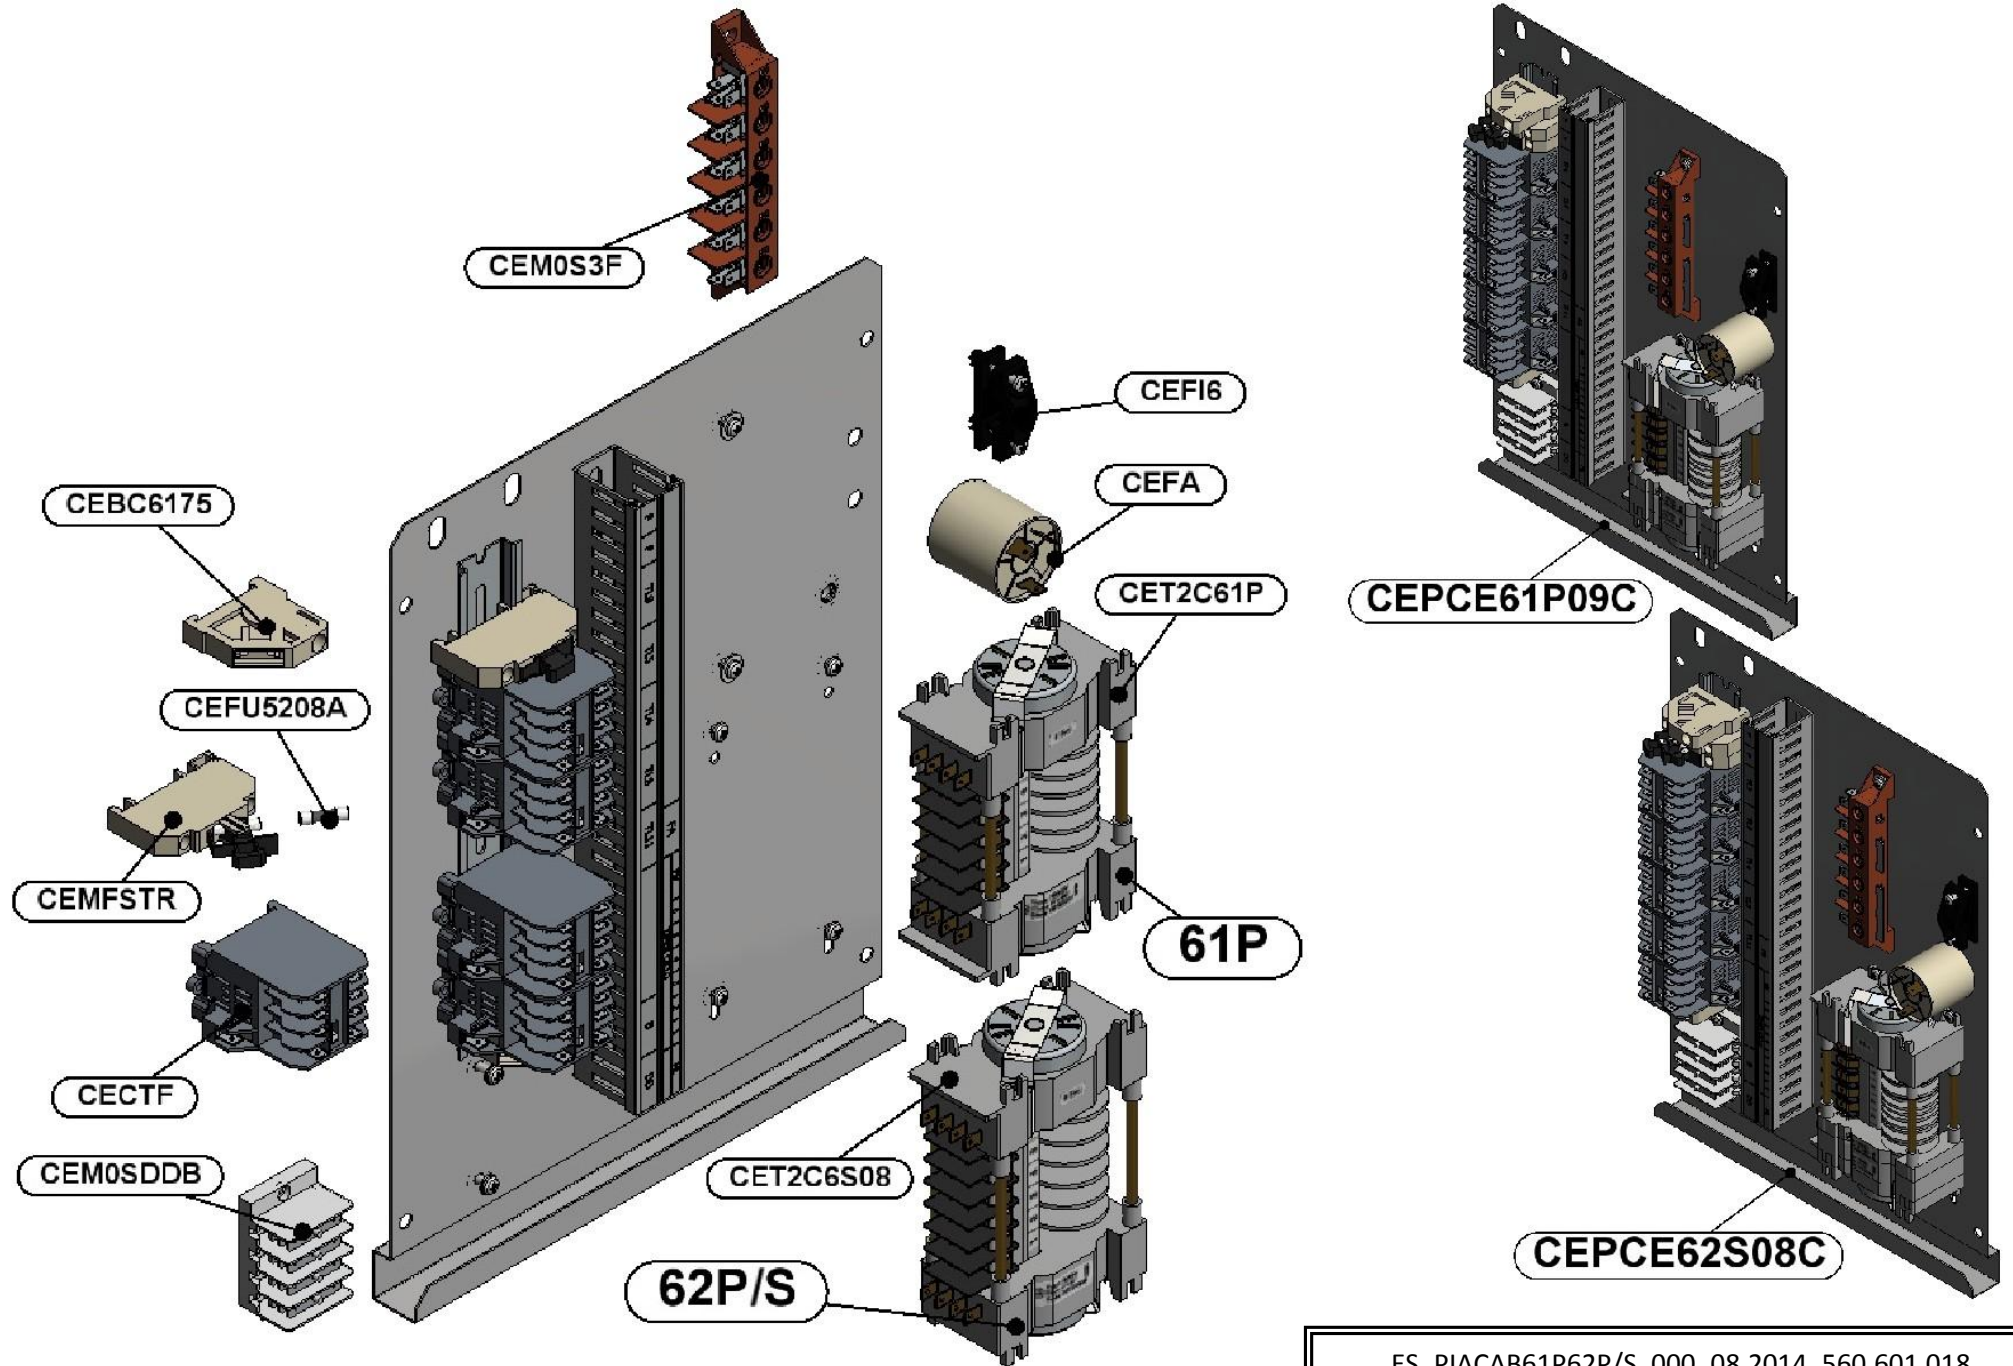

LAVASTOVIGLIE
DISHWASHERS
LAVE VAISSELLES

CAPOT

RICAMBI - SPARE PARTS - PIECES DETACHEES

ES_PANCOM62P_000_08.2014_560.101.056

CECBM61PS05

CECBPM61PS05

CECBPVB61PS05

CECBTPE61PS05

CECBPM62P05

CECBPVB62P05

CECBTPE62P05

CECBPV61PS05

CECBM61PS05AB

CECBPM61PS05AB

CECBPE61PS05AB

CECBTPE61PS05AB