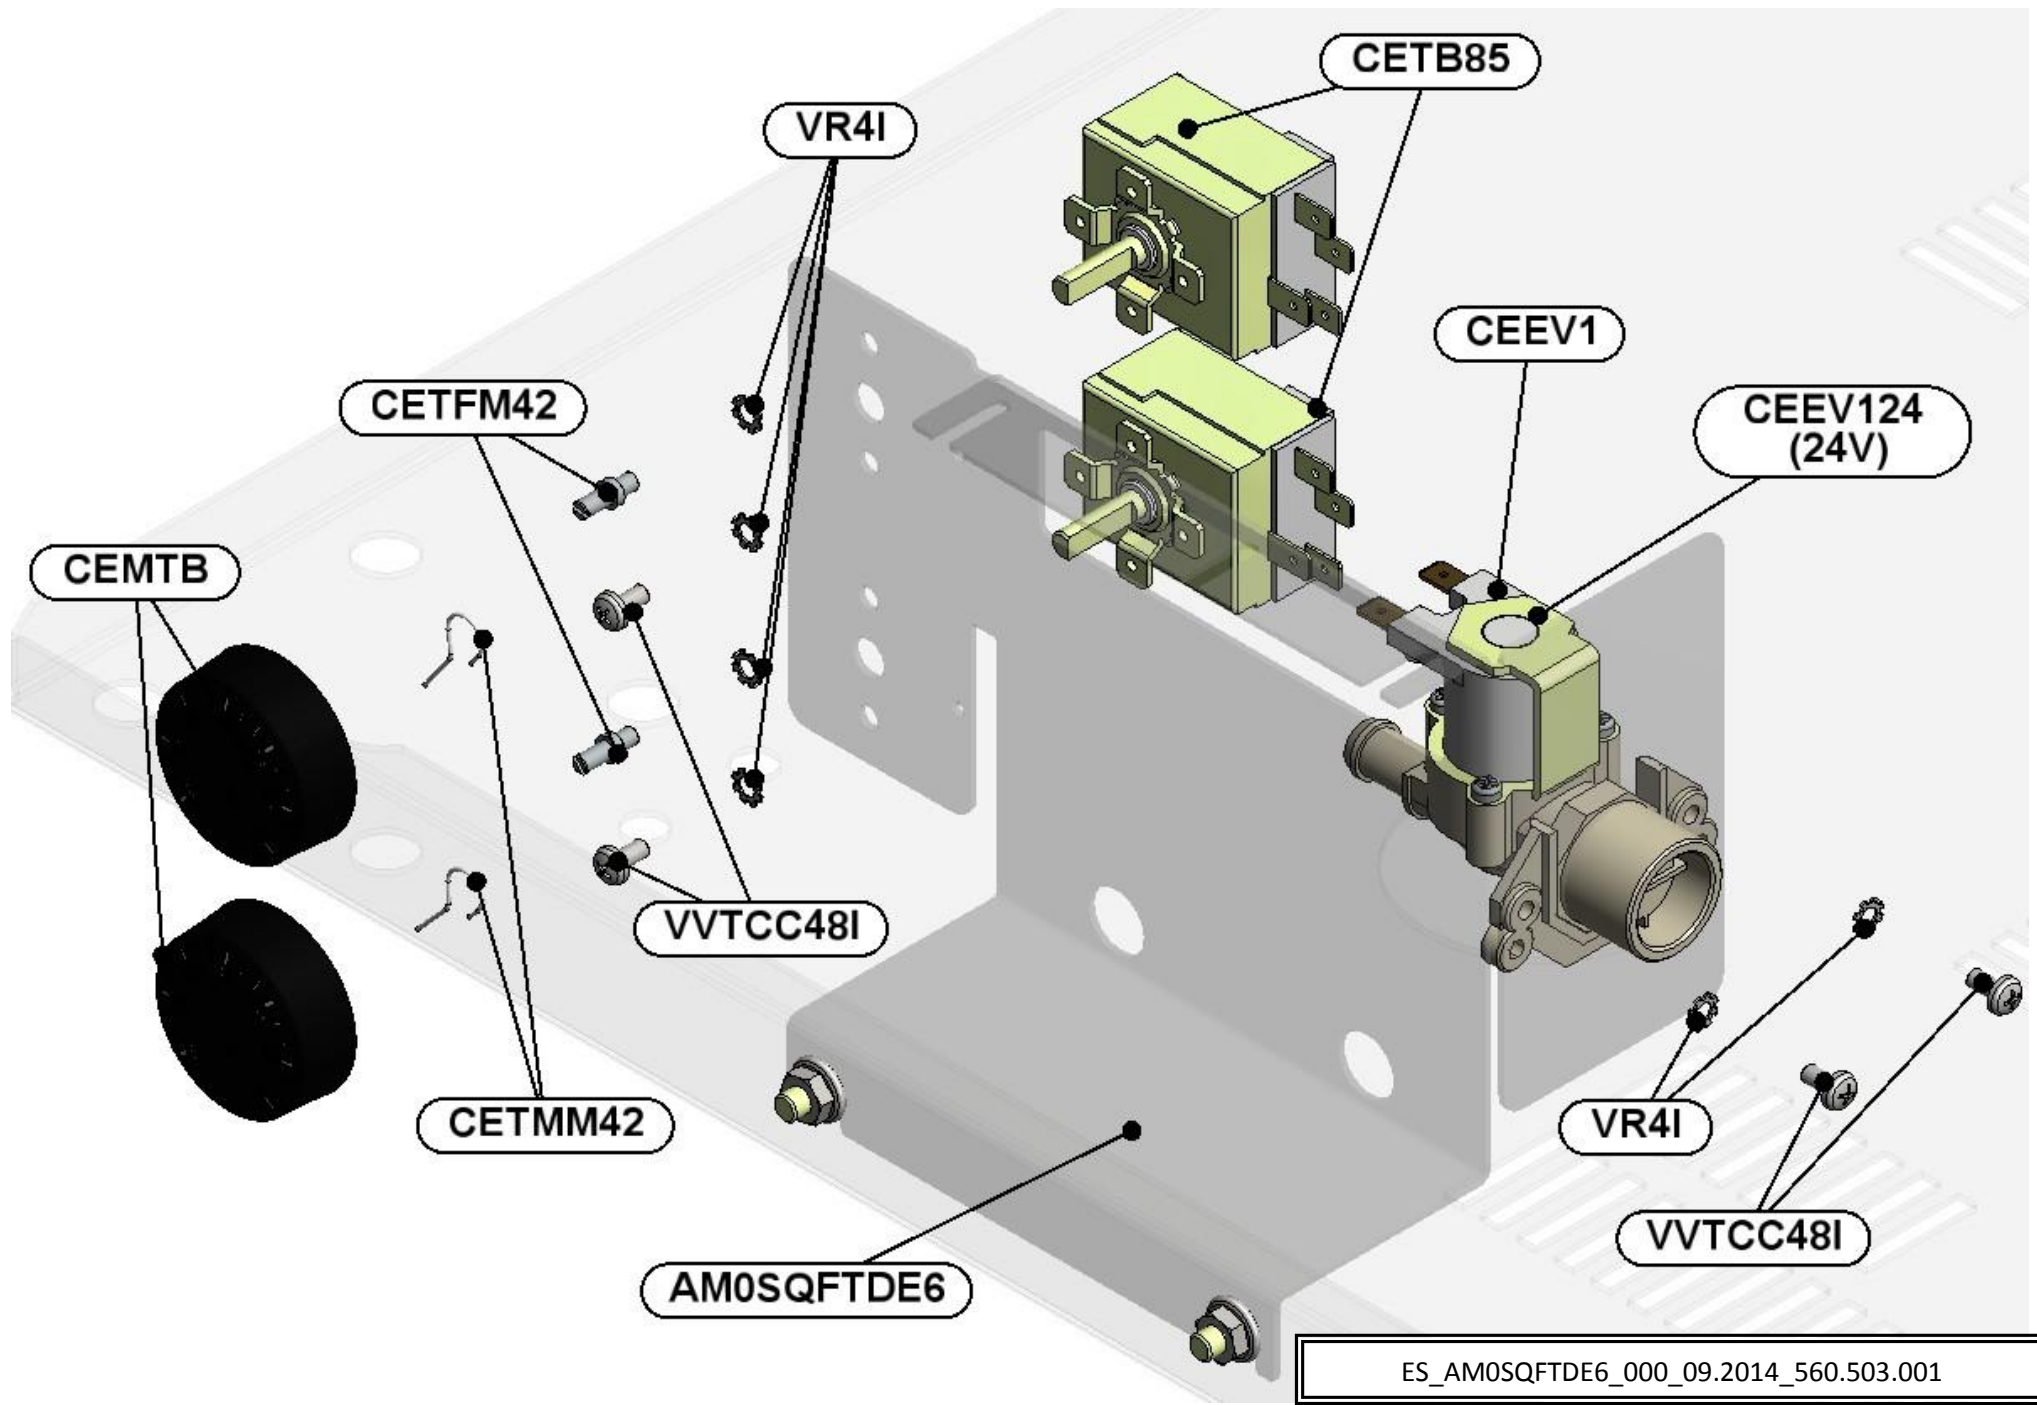

LAVASTOVIGLIE
DISHWASHERS
LAVE VAISSELLES

CAPOT

RICAMBI - SPARE PARTS - PIECES DETACHEES

ES_PANCOM62P_000_08.2014_560.101.056

CECBM61PS05

CECBPM61PS05

CECBPVB61PS05

CECBTPE61PS05

CECBPM62P05

CECBPVB62P05

CECBTPE62P05

CECBPV61PS05

CECBM61PS05AB

CECBPM61PS05AB

CECBPE61PS05AB

CECBTPE61PS05AB