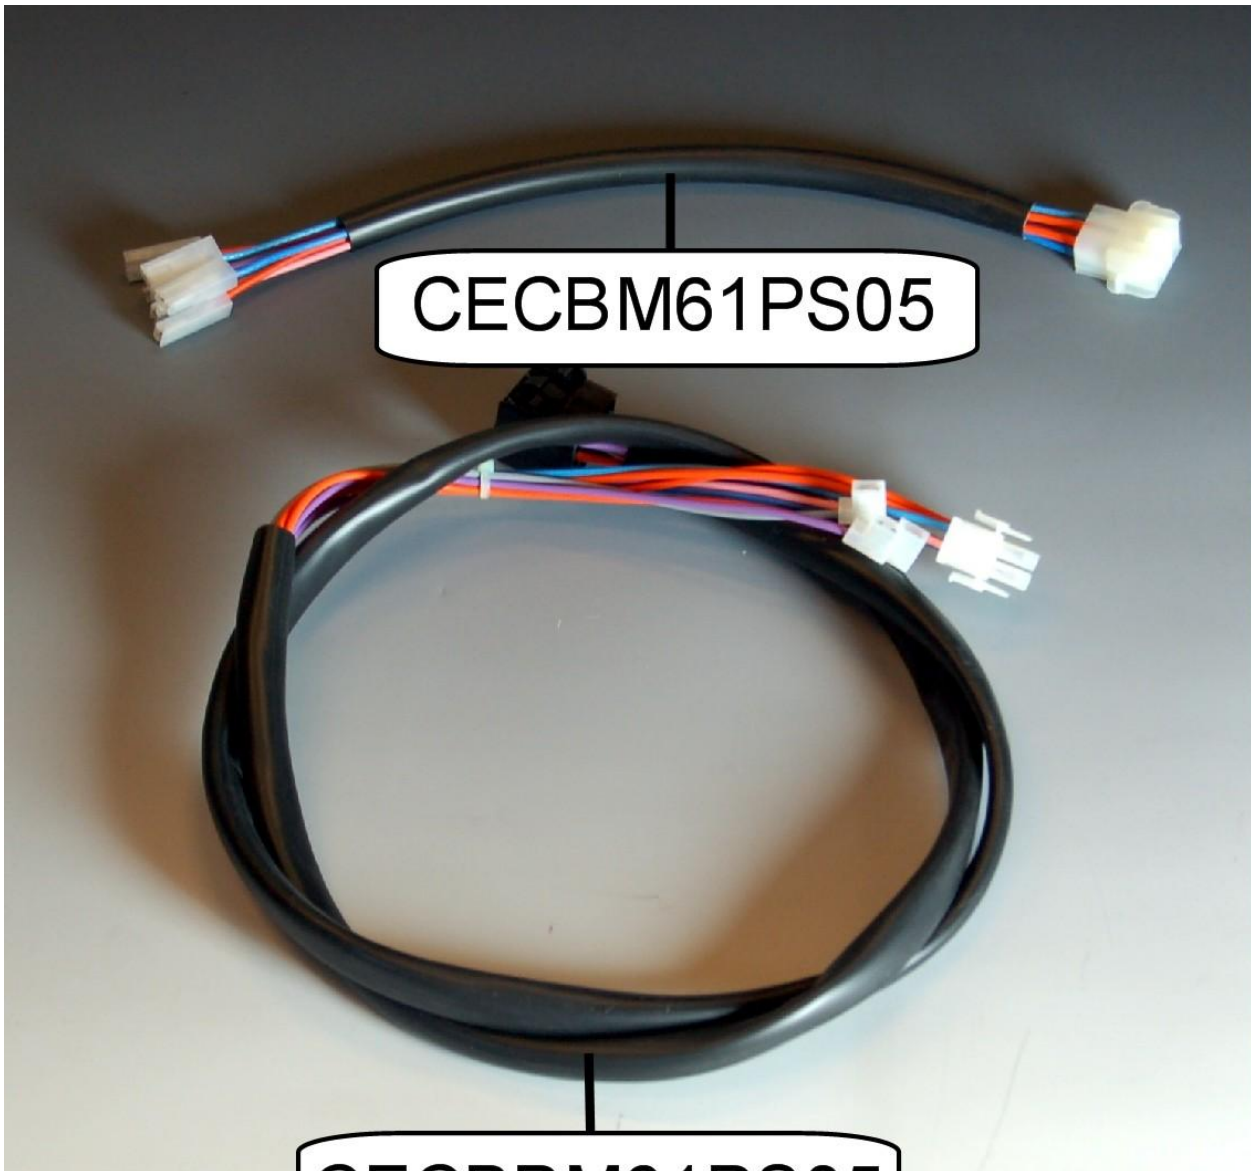

LAVASTOVIGLIE
DISHWASHERS
LAVE VAISSELLES

CAPOT

RICAMBI - SPARE PARTS - PIECES DETACHEES

ES_PANCOM62P_000_08.2014_560.101.056

CECBM61PS05

CECBPM61PS05

CECBPVB61PS05

CECBTPE61PS05

CECBPM62P05

CECBPVB62P05

CECBTPE62P05

CECBPV61PS05

CECBM61PS05AB

CECBPM61PS05AB

CECBPE61PS05AB

CECBTPE61PS05AB