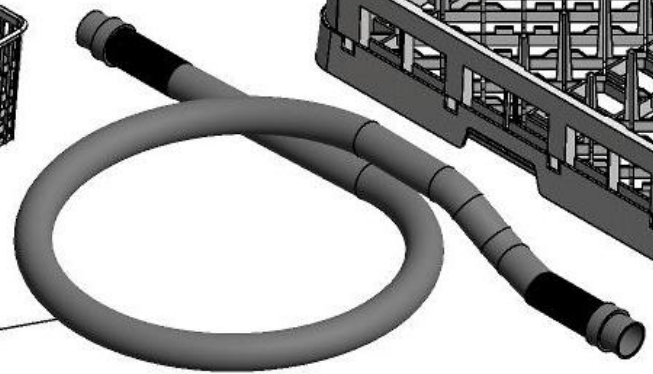

CQ50RPL

CQCV506PL

CQIP5022P

TC34

IPQ1P

GS330

CQ5018PPL

ES_ACC6STD_04.2011_560.801.000