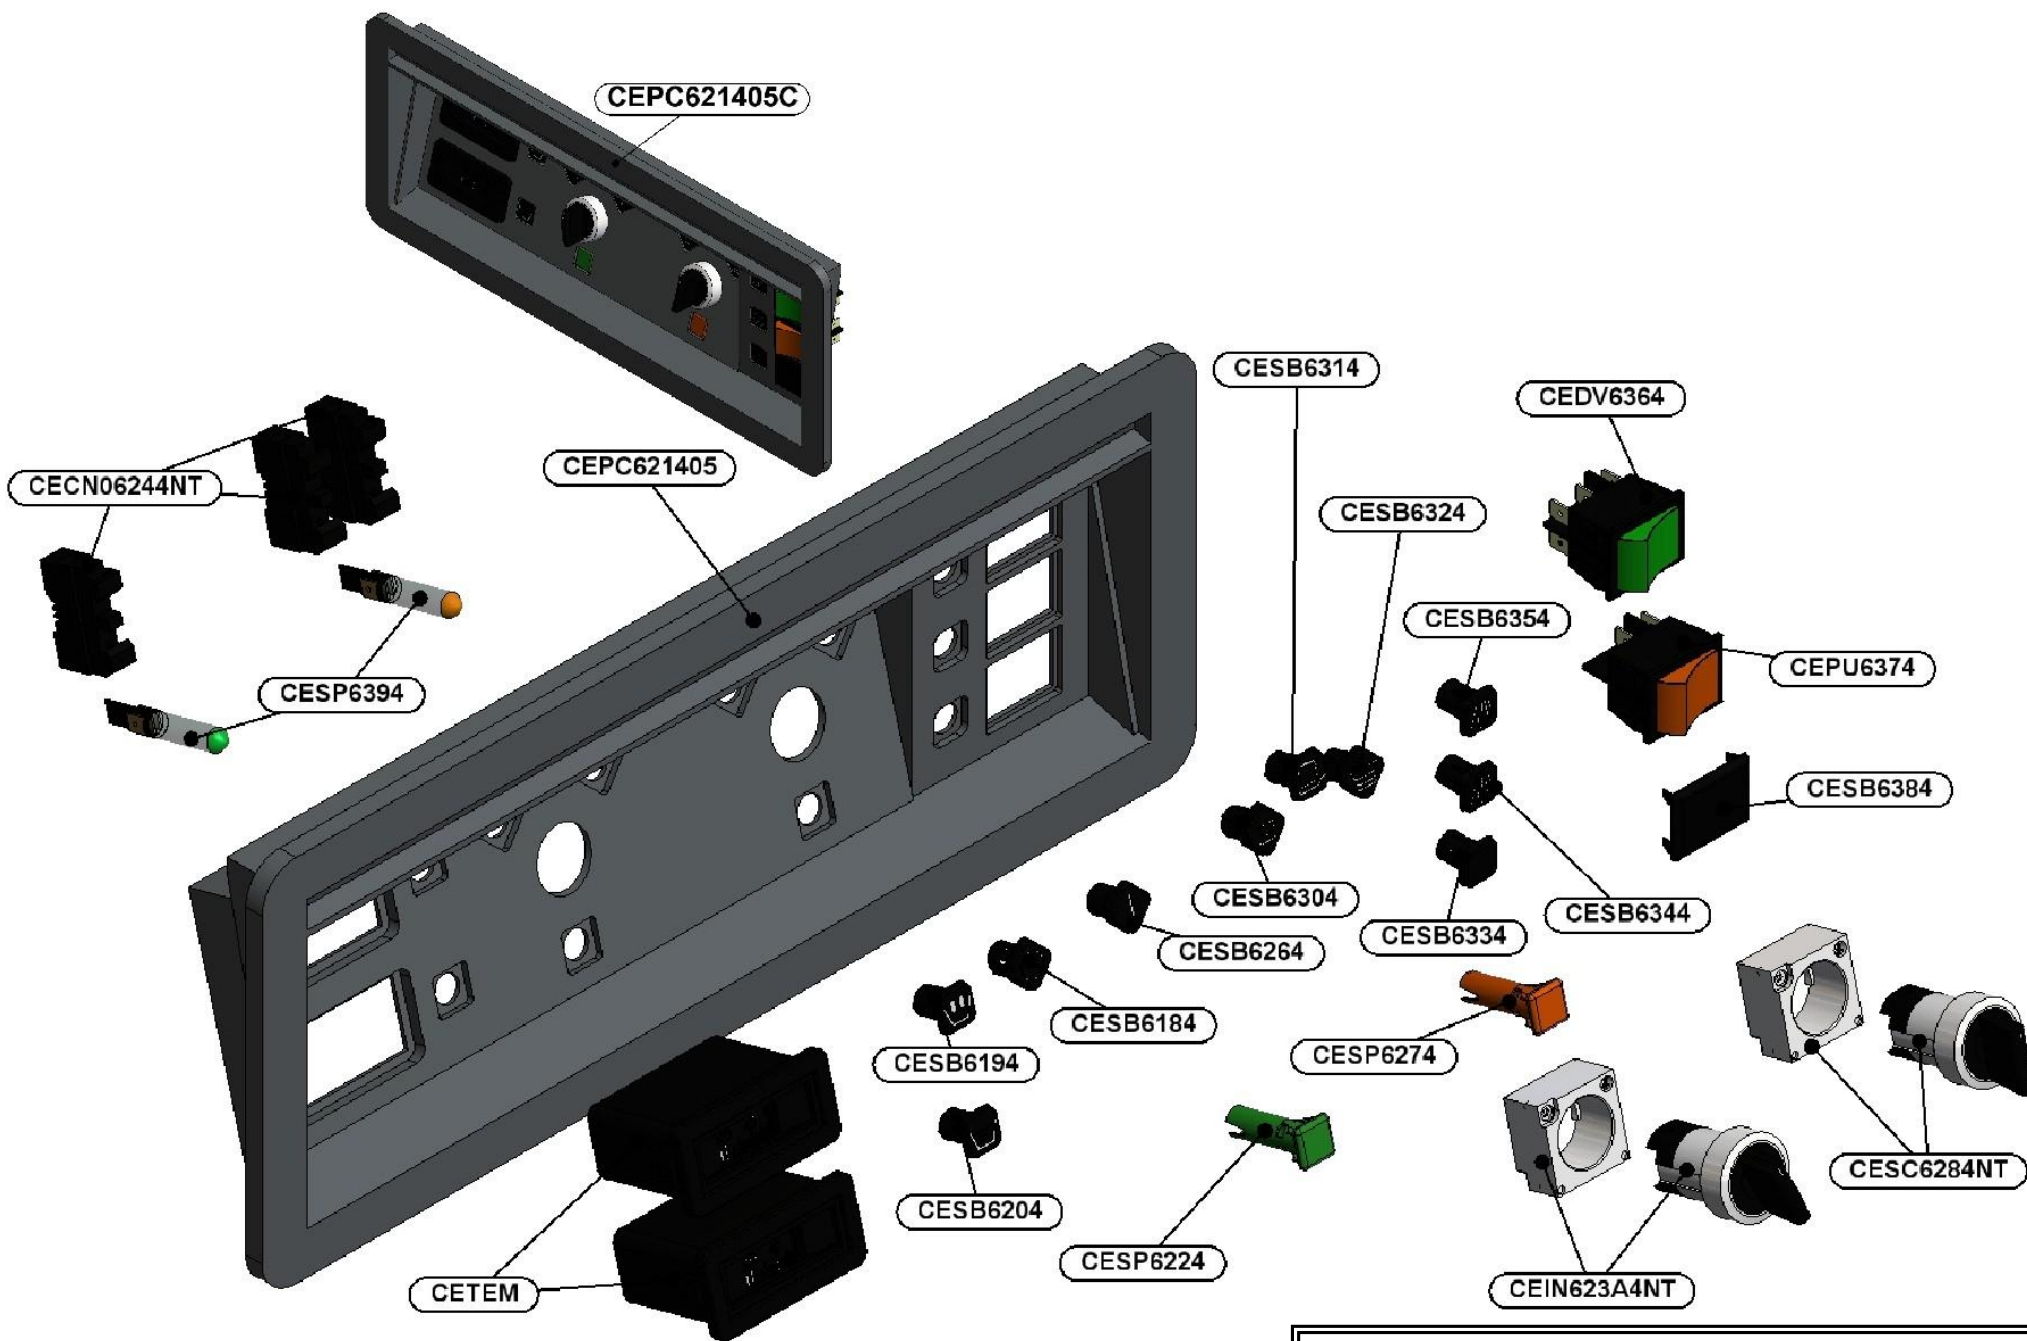

LAVASTOVIGLIE
DISHWASHERS
LAVE VAISSELLES

CAPOT

RICAMBI - SPARE PARTS - PIECES DETACHEES

ES_PANCOM62P_000_08.2014_560.101.056

CECBM61PS05

CECBPM61PS05

CECBPVB61PS05

CECBTPE61PS05

CECBPM62P05

CECBPVB62P05

CECBTPE62P05

CECBPV61PS05

CECBM61PS05AB

CECBPM61PS05AB

CECBPE61PS05AB

CECBTPE61PS05AB