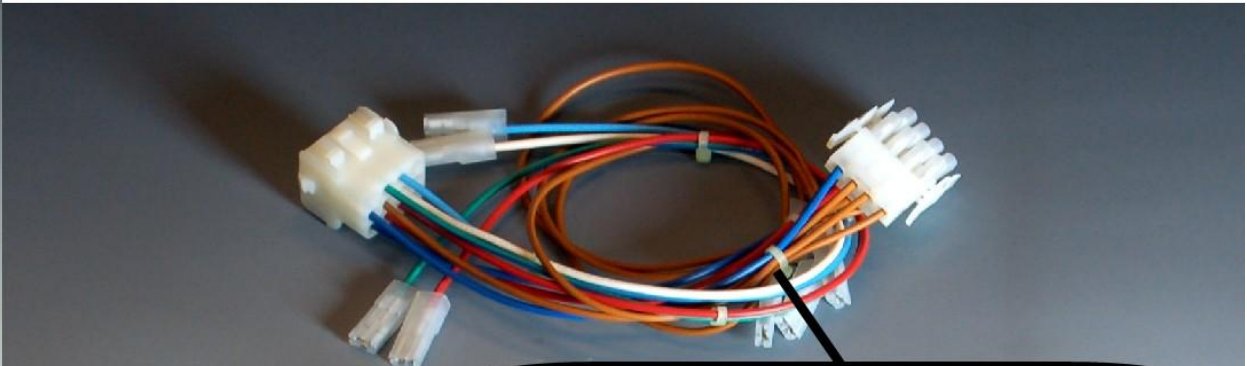

LAVASTOVIGLIE
DISHWASHERS
LAVE VAISSELLES

CAPOT

RICAMBI - SPARE PARTS - PIECES DETACHEES

ES_PANCOM62P_000_08.2014_560.101.056

CECBM61PS05

CECBPM61PS05

CECBPVB61PS05

CECBTPE61PS05

CECBPM62P05

CECBPVB62P05

CECBTPE62P05

CECBPV61PS05

CECBM61PS05AB

CECBPM61PS05AB

CECBPE61PS05AB

CECBTPE61PS05AB