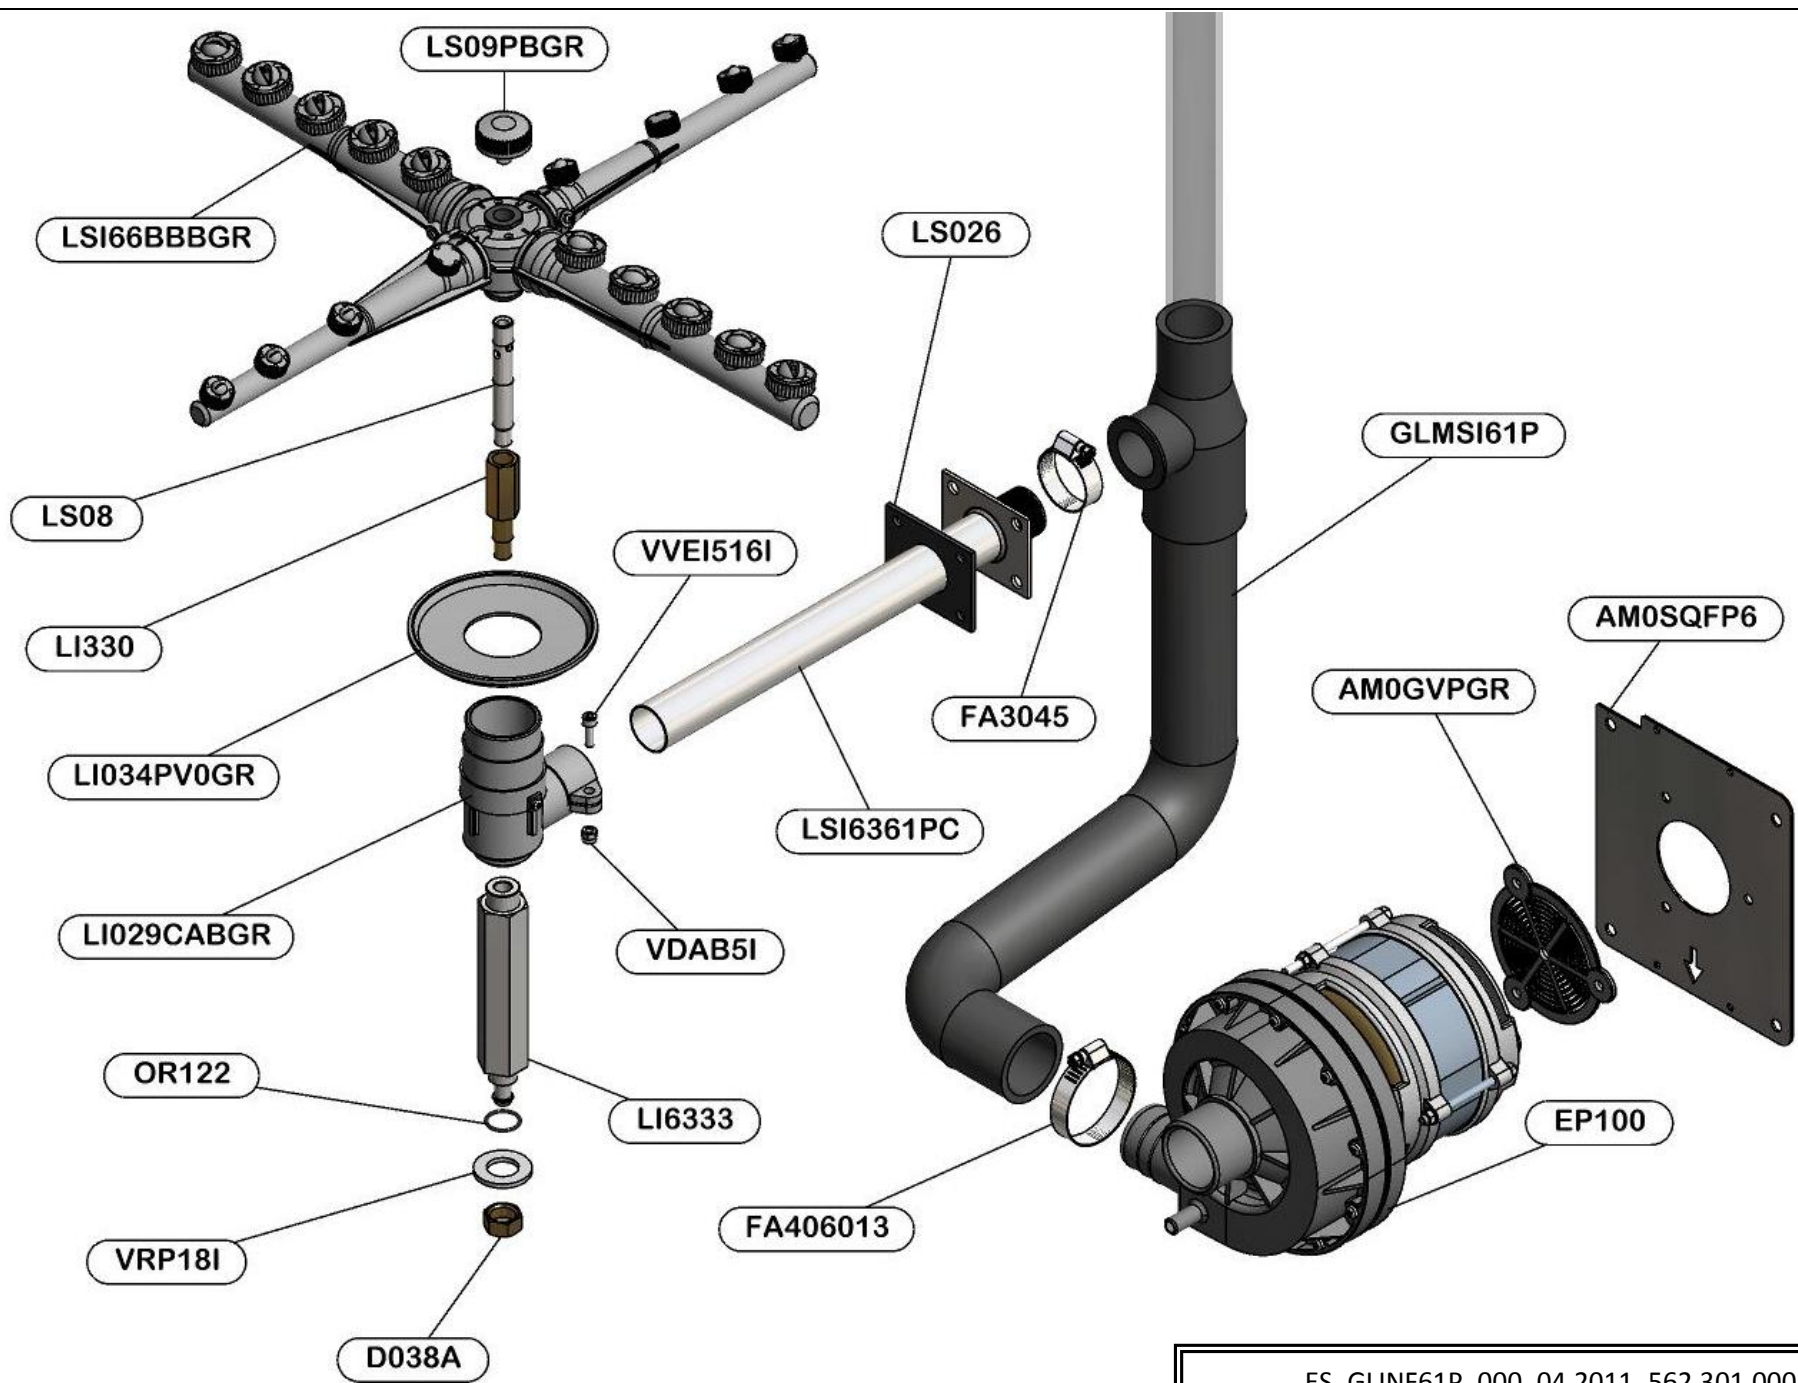

LAVASTOVIGLIE
DISHWASHERS
LAVE VAISSELLES

CAPOT

RICAMBI - SPARE PARTS - PIECES DETACHEES

ES_PANCOM62P_000_08.2014_560.101.056

CECBM61PS05

CECBPM61PS05

CECBPVB61PS05

CECBTPE61PS05

CECBPM62P05

CECBPVB62P05

CECBTPE62P05

CECBPV61PS05

CECBM61PS05AB

CECBPM61PS05AB

CECBPE61PS05AB

CECBTPE61PS05AB