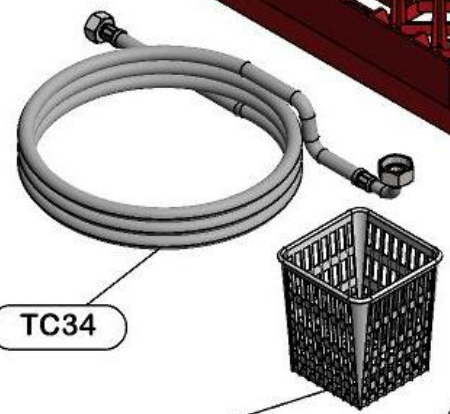

CQ50RPL

CQCV506PL

CQIP5022P

TC34

IPQ1P

GS330

CQ5018PPL

ES_ACC6STD_04.2011_560.801.000