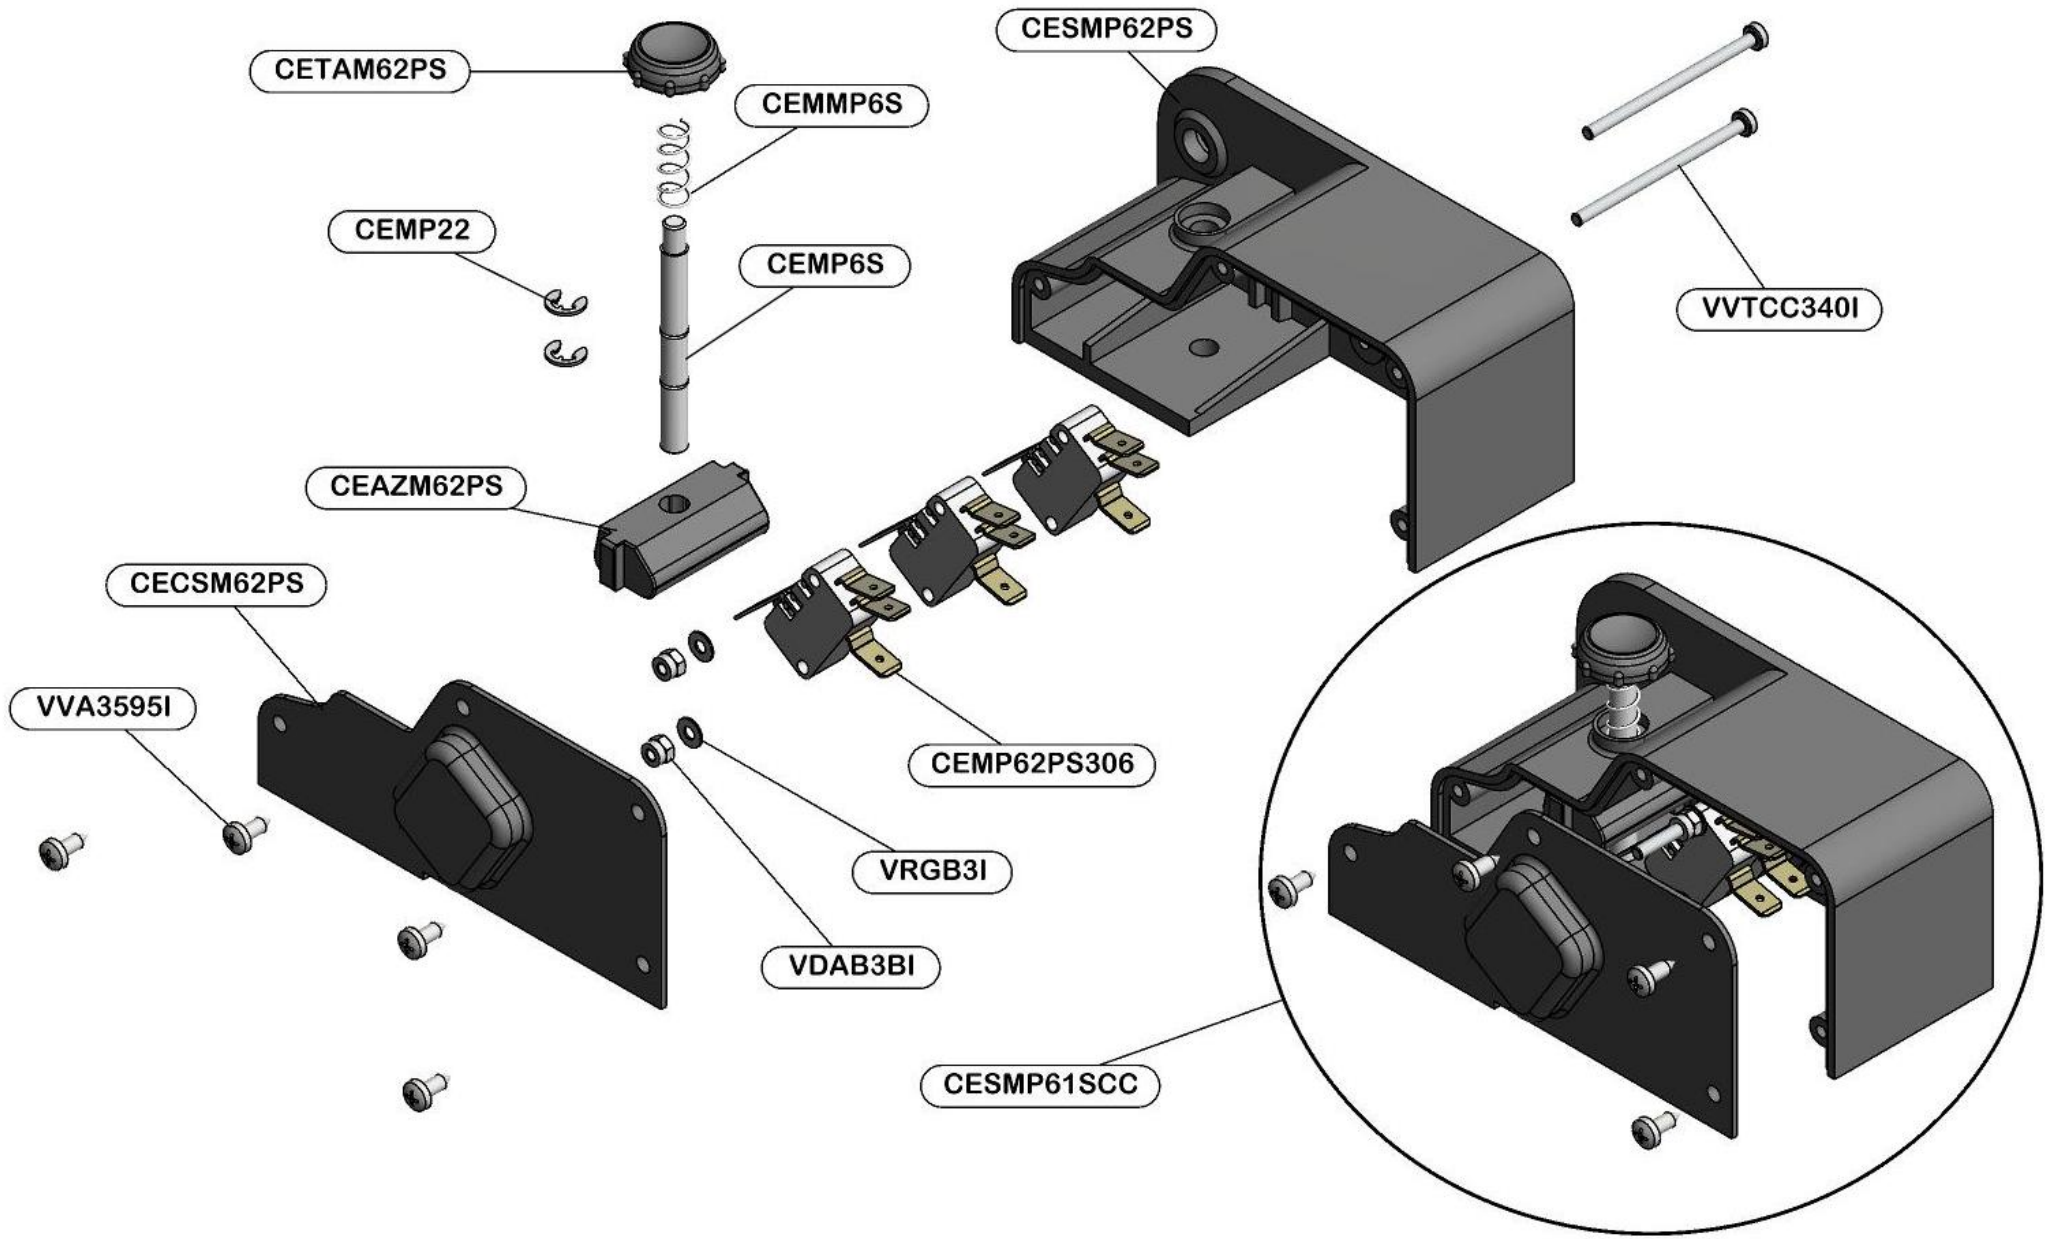

LAVASTOVIGLIE
DISHWASHERS
LAVE VAISSELLES

CAPOT

RICAMBI - SPARE PARTS - PIECES DETACHEES

ES_PANCOM62P_000_08.2014_560.101.056

CECBM61PS05

CECBPM61PS05

CECBPVB61PS05

CECBTPE61PS05

CECBPM62P05

CECBPVB62P05

CECBTPE62P05

CECBPV61PS05

CECBM61PS05AB

CECBPM61PS05AB

CECBPE61PS05AB

CECBTPE61PS05AB