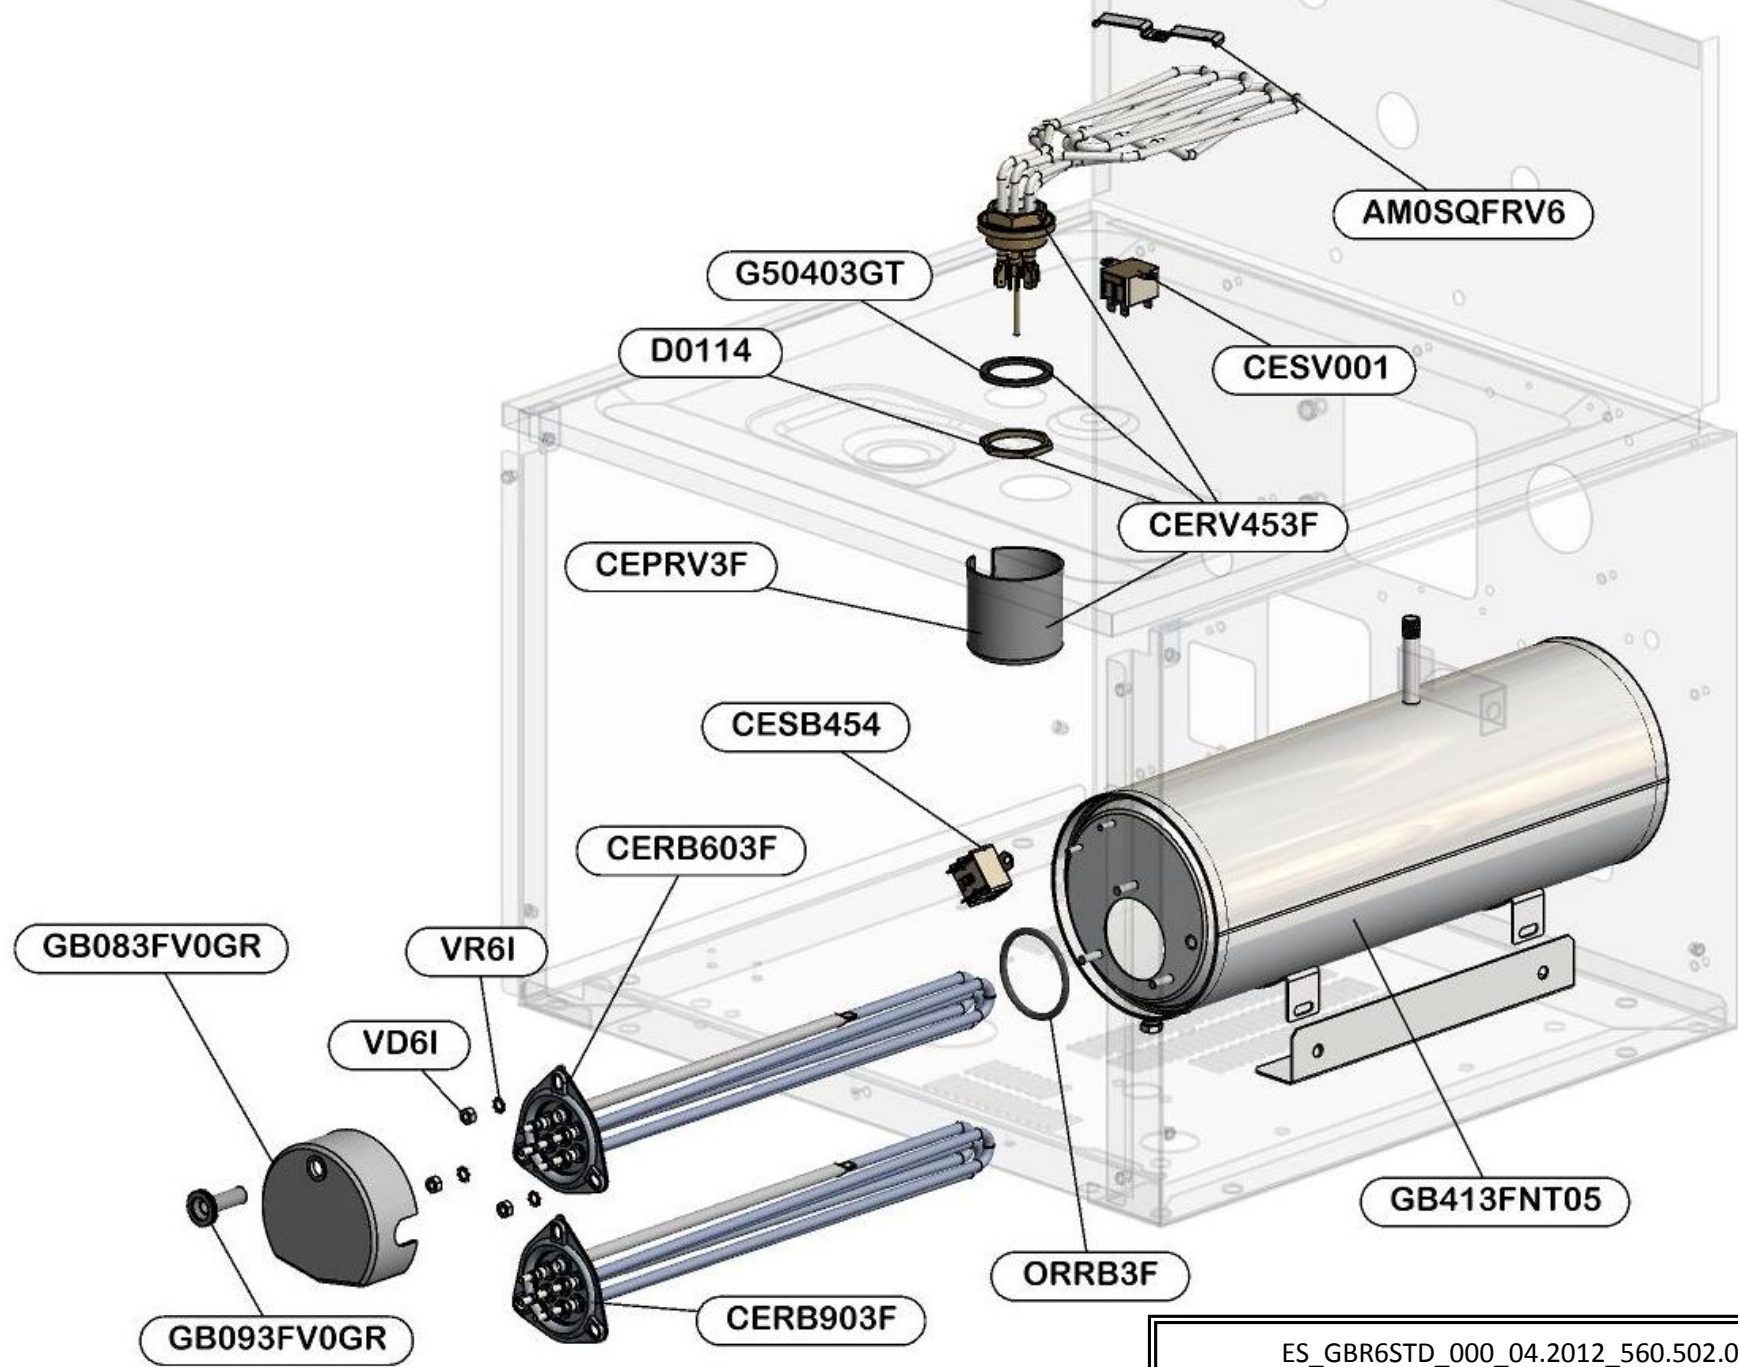

LAVASTOVIGLIE
DISHWASHERS
LAVE VAISSELLES

CAPOT

RICAMBI - SPARE PARTS - PIECES DETACHEES

ES_PANCOM62P_000_08.2014_560.101.056

CECBM61PS05

CECBPM61PS05

CECBPVB61PS05

CECBTPE61PS05

CECBPM62P05

CECBPVB62P05

CECBTPE62P05

CECBPV61PS05

CECBM61PS05AB

CECBPM61PS05AB

CECBPE61PS05AB

CECBTPE61PS05AB