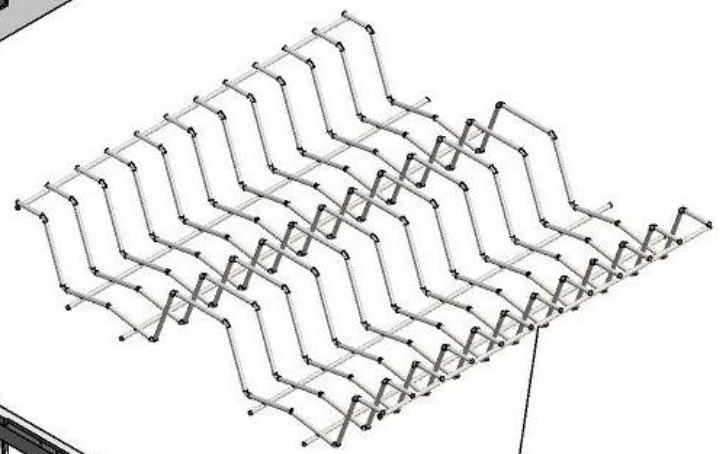

CQ50RPL

CQCV506PL

CQIP5022P

TC34

IPQ1P

GS330

CQ5018PPL

ES_ACC6STD_04.2011_560.801.000