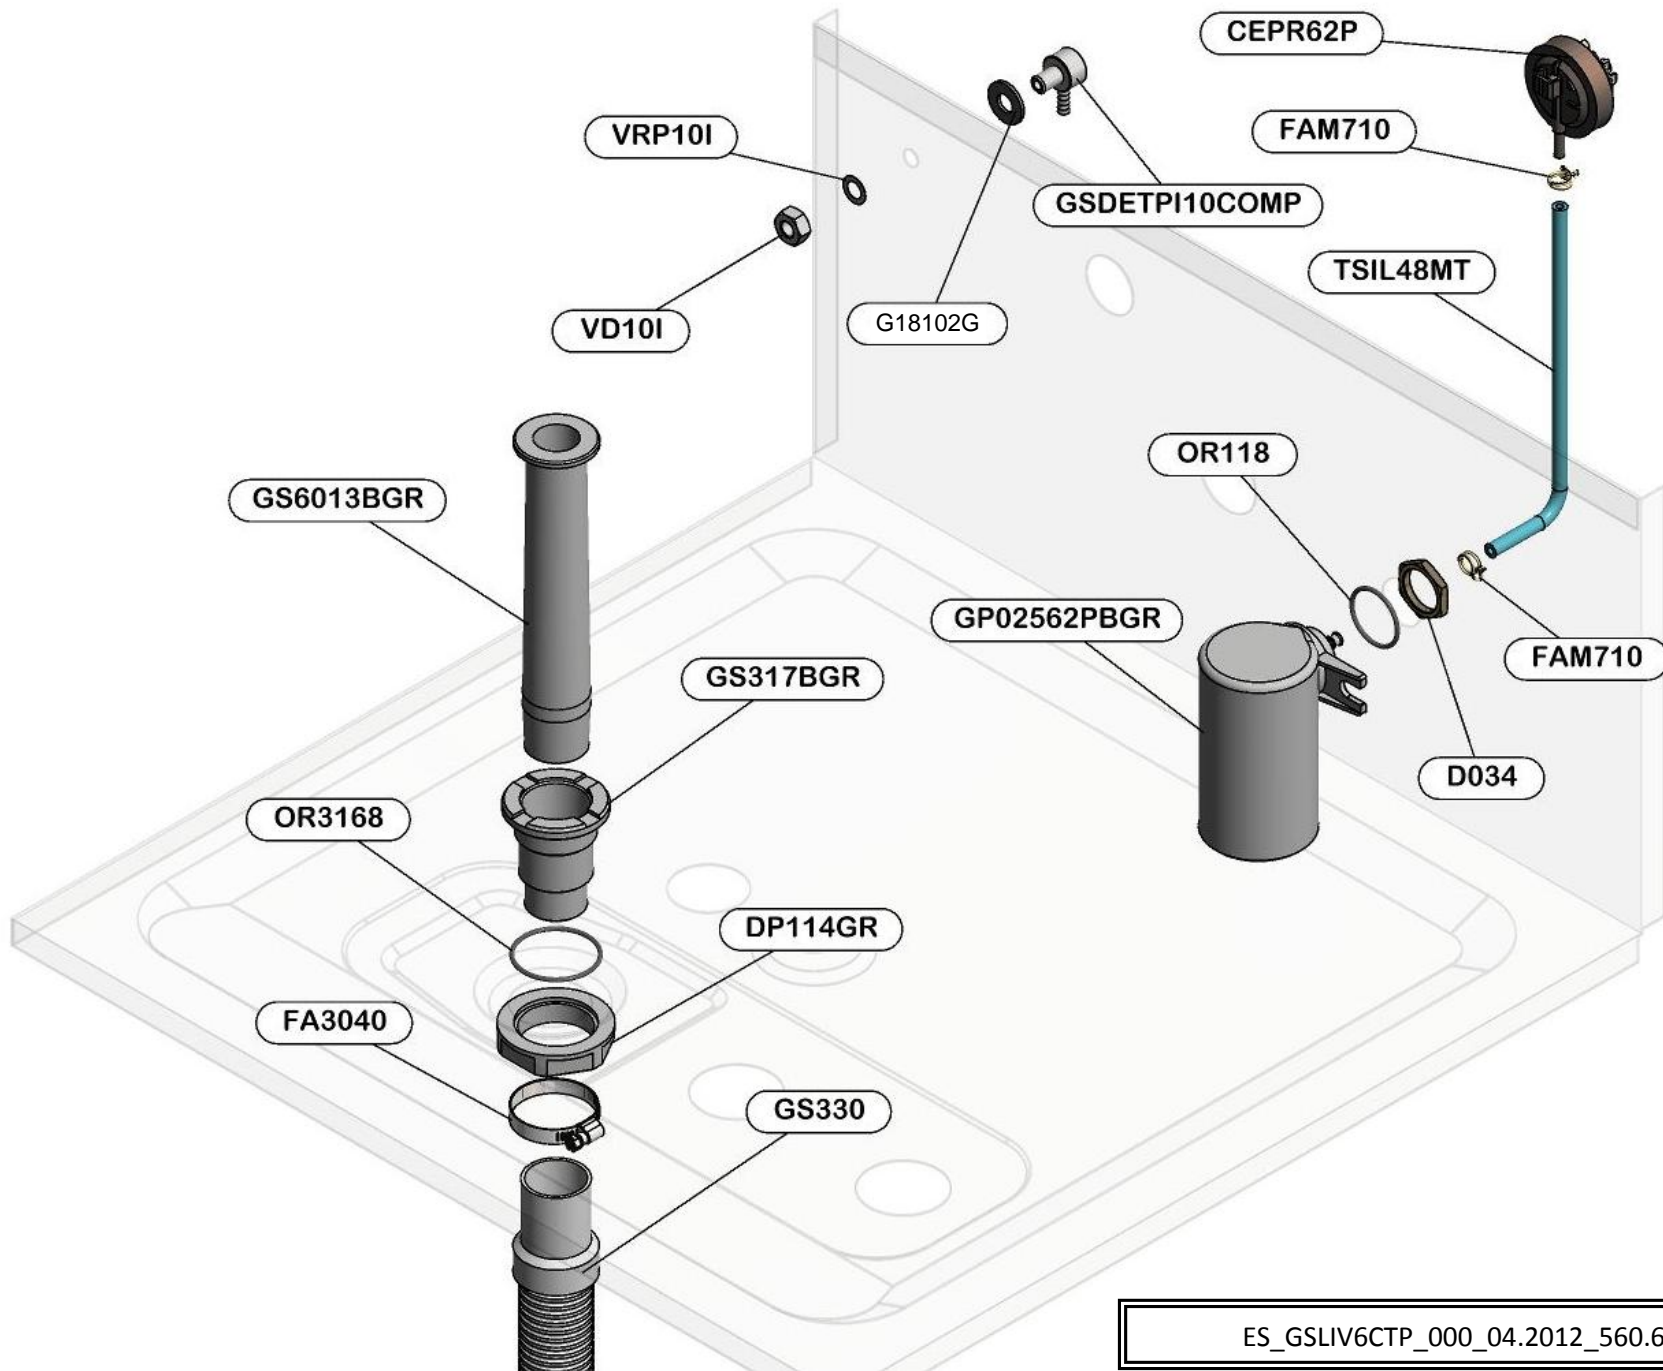

LAVASTOVIGLIE
DISHWASHERS
LAVE VAISSELLES

CAPOT

RICAMBI - SPARE PARTS - PIECES DETACHEES

ES_PANCOM62P_000_08.2014_560.101.056

CECBM61PS05

CECBPM61PS05

CECBPVB61PS05

CECBTPE61PS05

CECBPM62P05

CECBPVB62P05

CECBTPE62P05

CECBPV61PS05

CECBM61PS05AB

CECBPM61PS05AB

CECBPE61PS05AB

CECBTPE61PS05AB