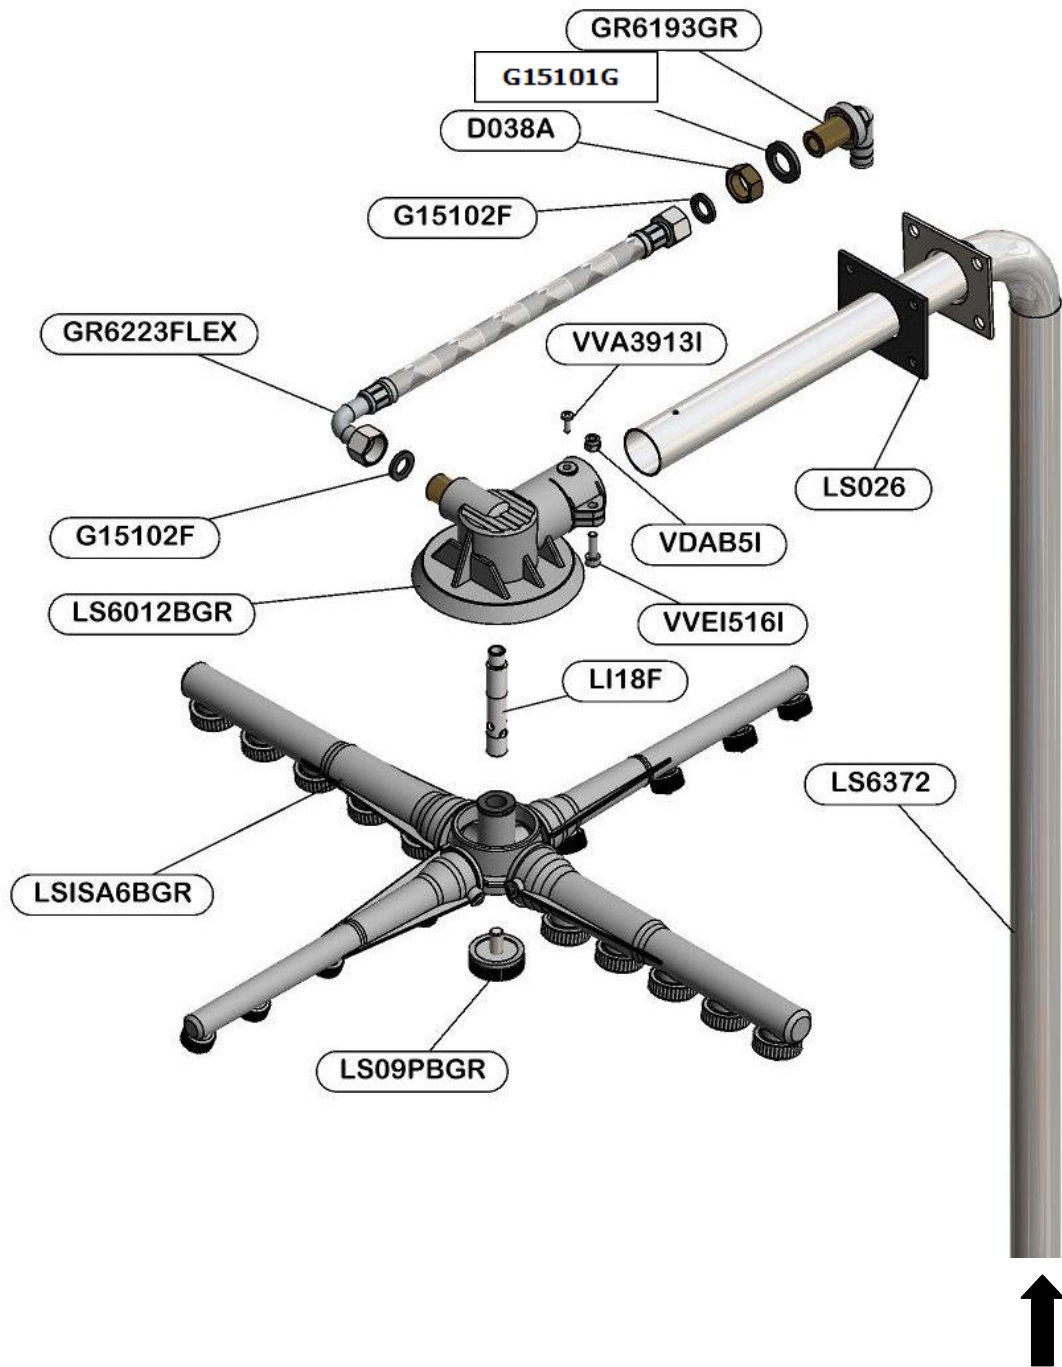

ES_GLSUP62P62PS_000_04.2011_561.302.000